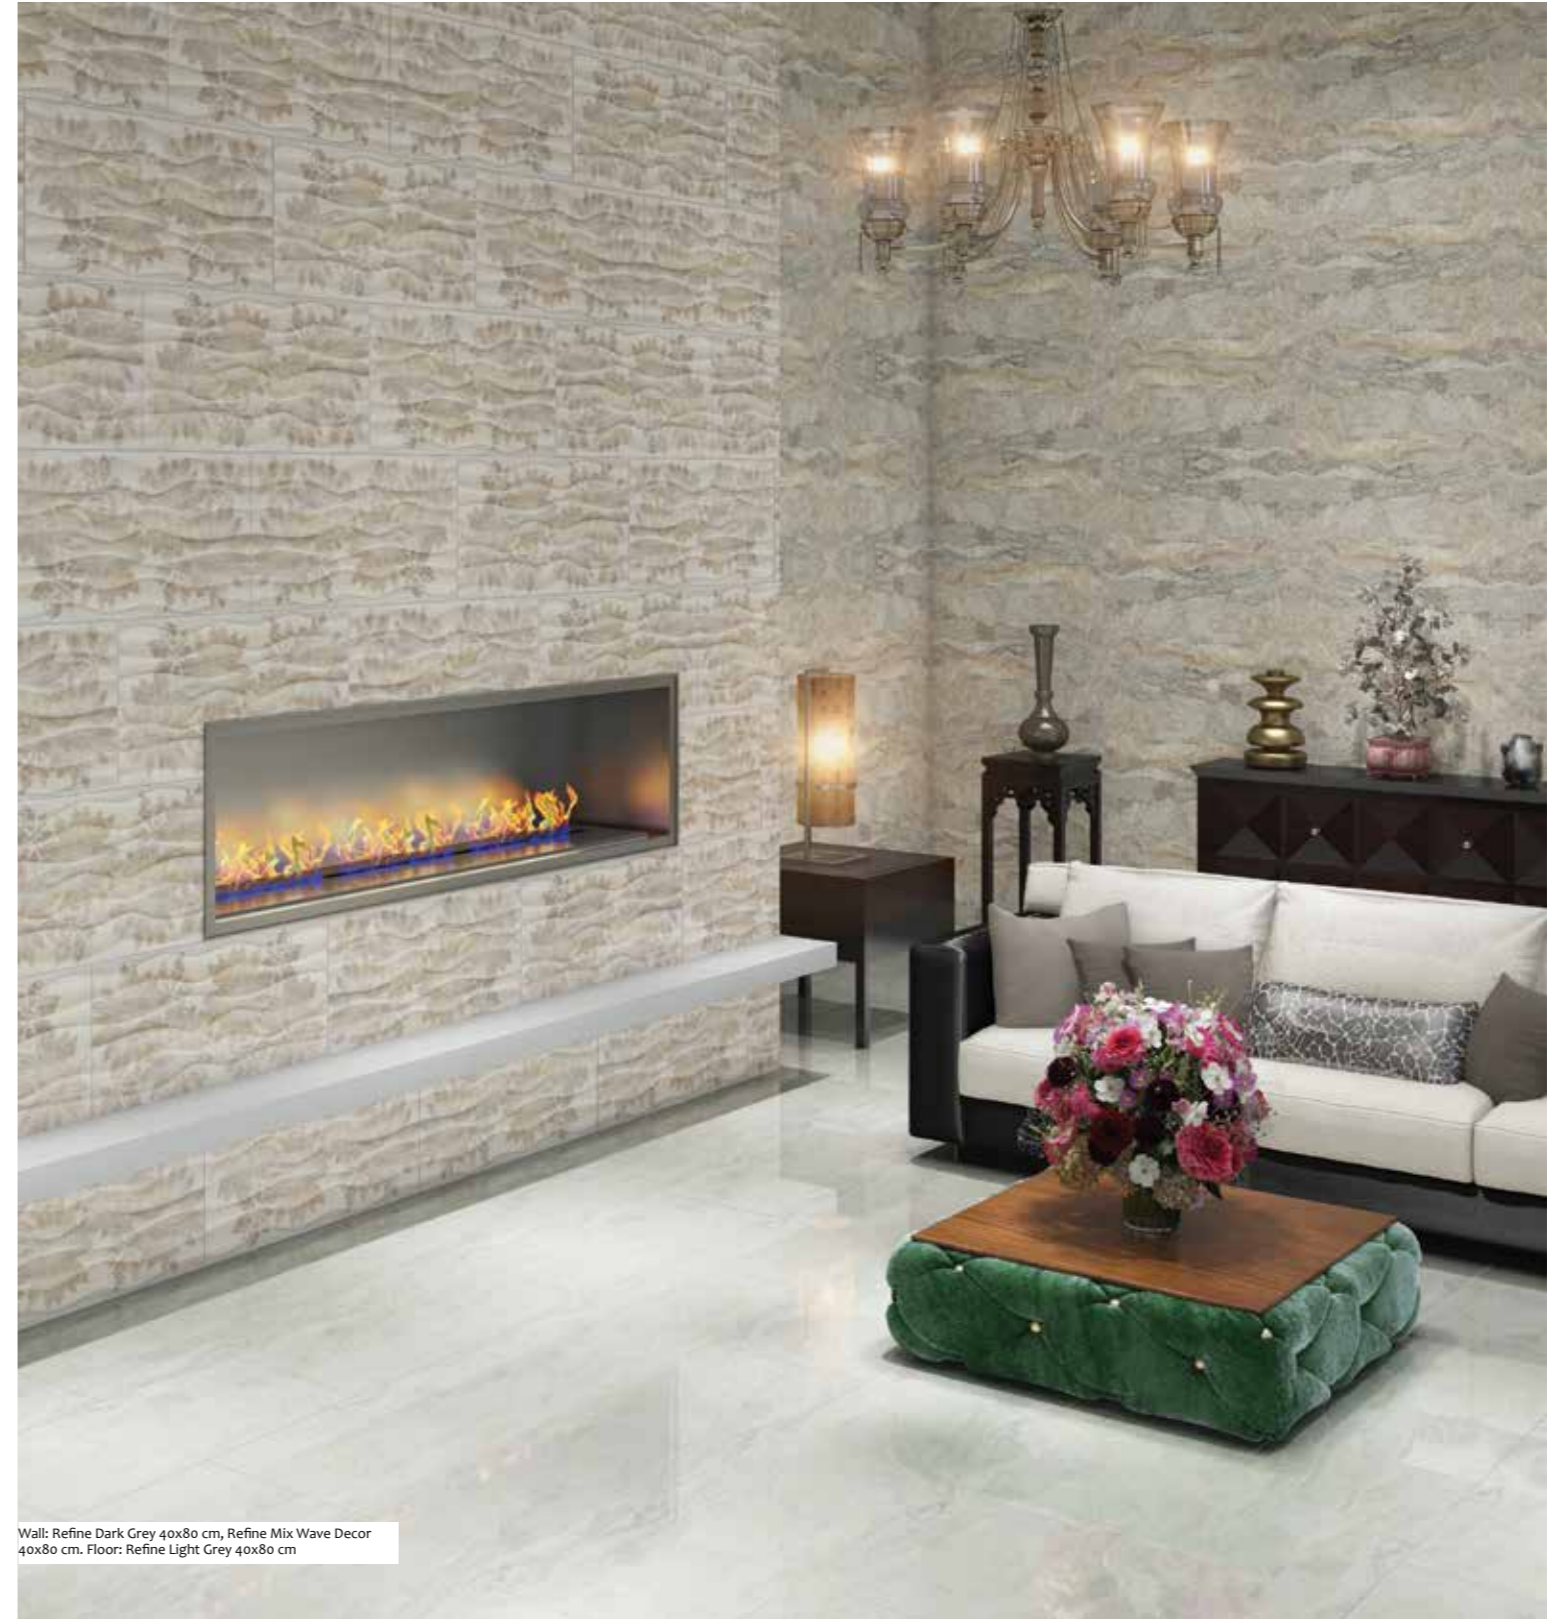

# Refine

refine light grey

refine dark grey

refine mix wave decor

HS

Refine

Wall: Refine Dark Grey 40x80 cm, Refine Mix Wave Decor 40x80 cm. Floor: Refine Light Grey 40x80 cm