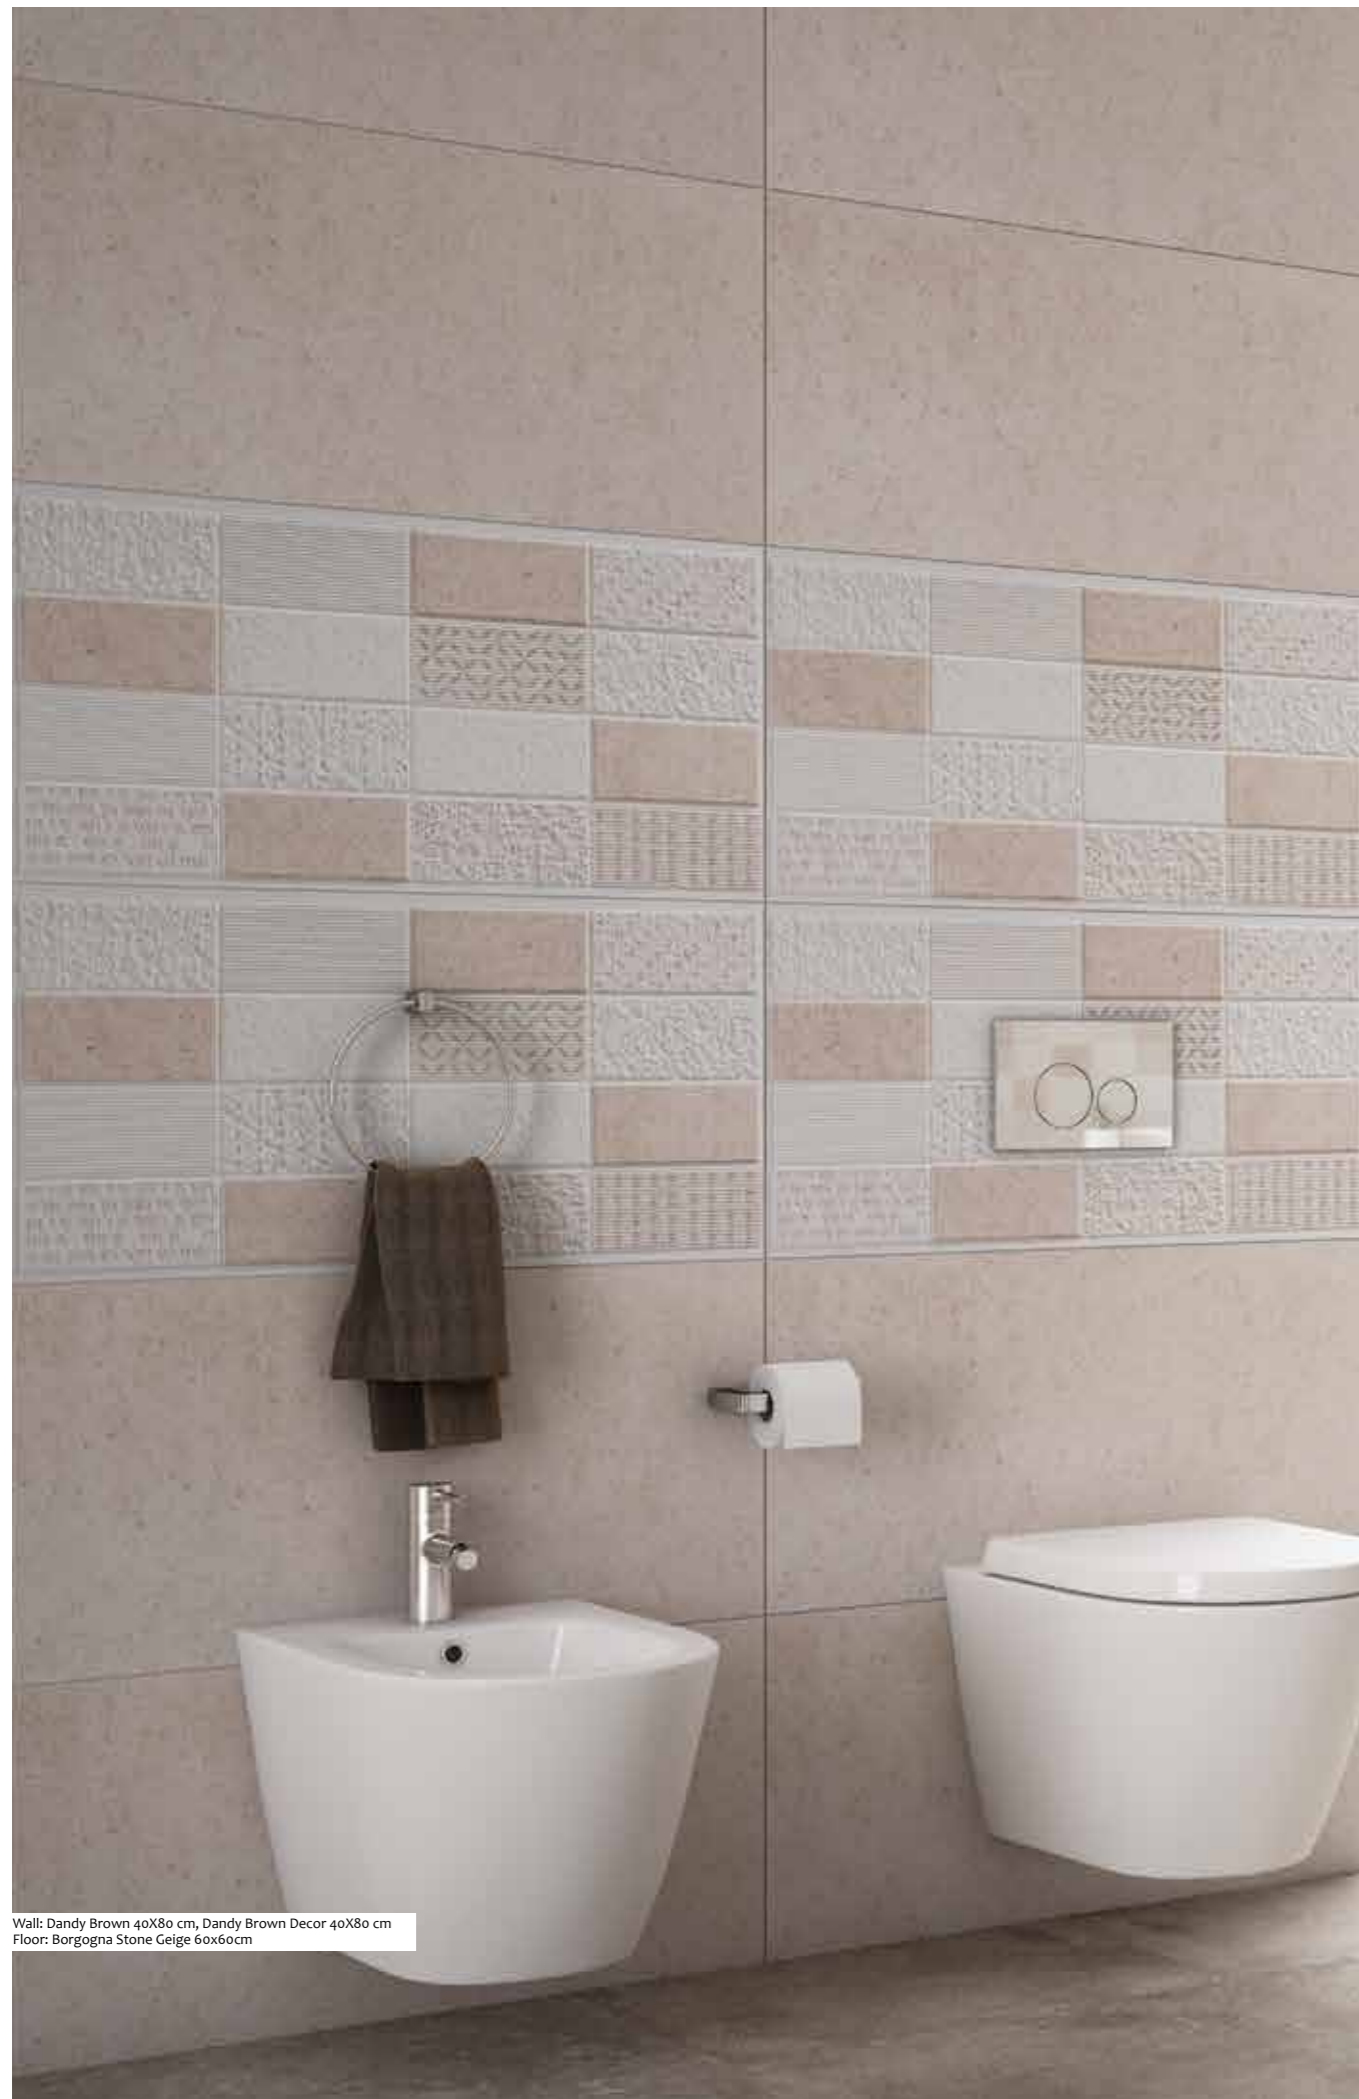

## Sizes

Cloudy

Wall: Cloudy Light Grey 40x80 cm, Cloudy Light Grey Wave Decor 40x80 cm  
Floor: Cloudy Light Grey 75x75 cm

Name	Code	Size(CM)	Name	Code	Size(CM)
cloudy light grey	ARB48ZCDYLIGZMSNLR	40x80	cloudy light grey	A06RZCDY-LIG.M0X0R	60x60
cloudy dark grey	ARB48ZCDYDKGZMSNLR	40x80	cloudy light grey	ARB75ZCDYLIGZMSNLR	75X75
cloudy light grey line decor	ARD48ZCDYLIGZMN1LR	40x80	cloudy light grey	A84RZCDY-LGY.M0R	84x84
cloudy light grey wave decor	ARD48ZCDYLIGZMW1HR	40x80			