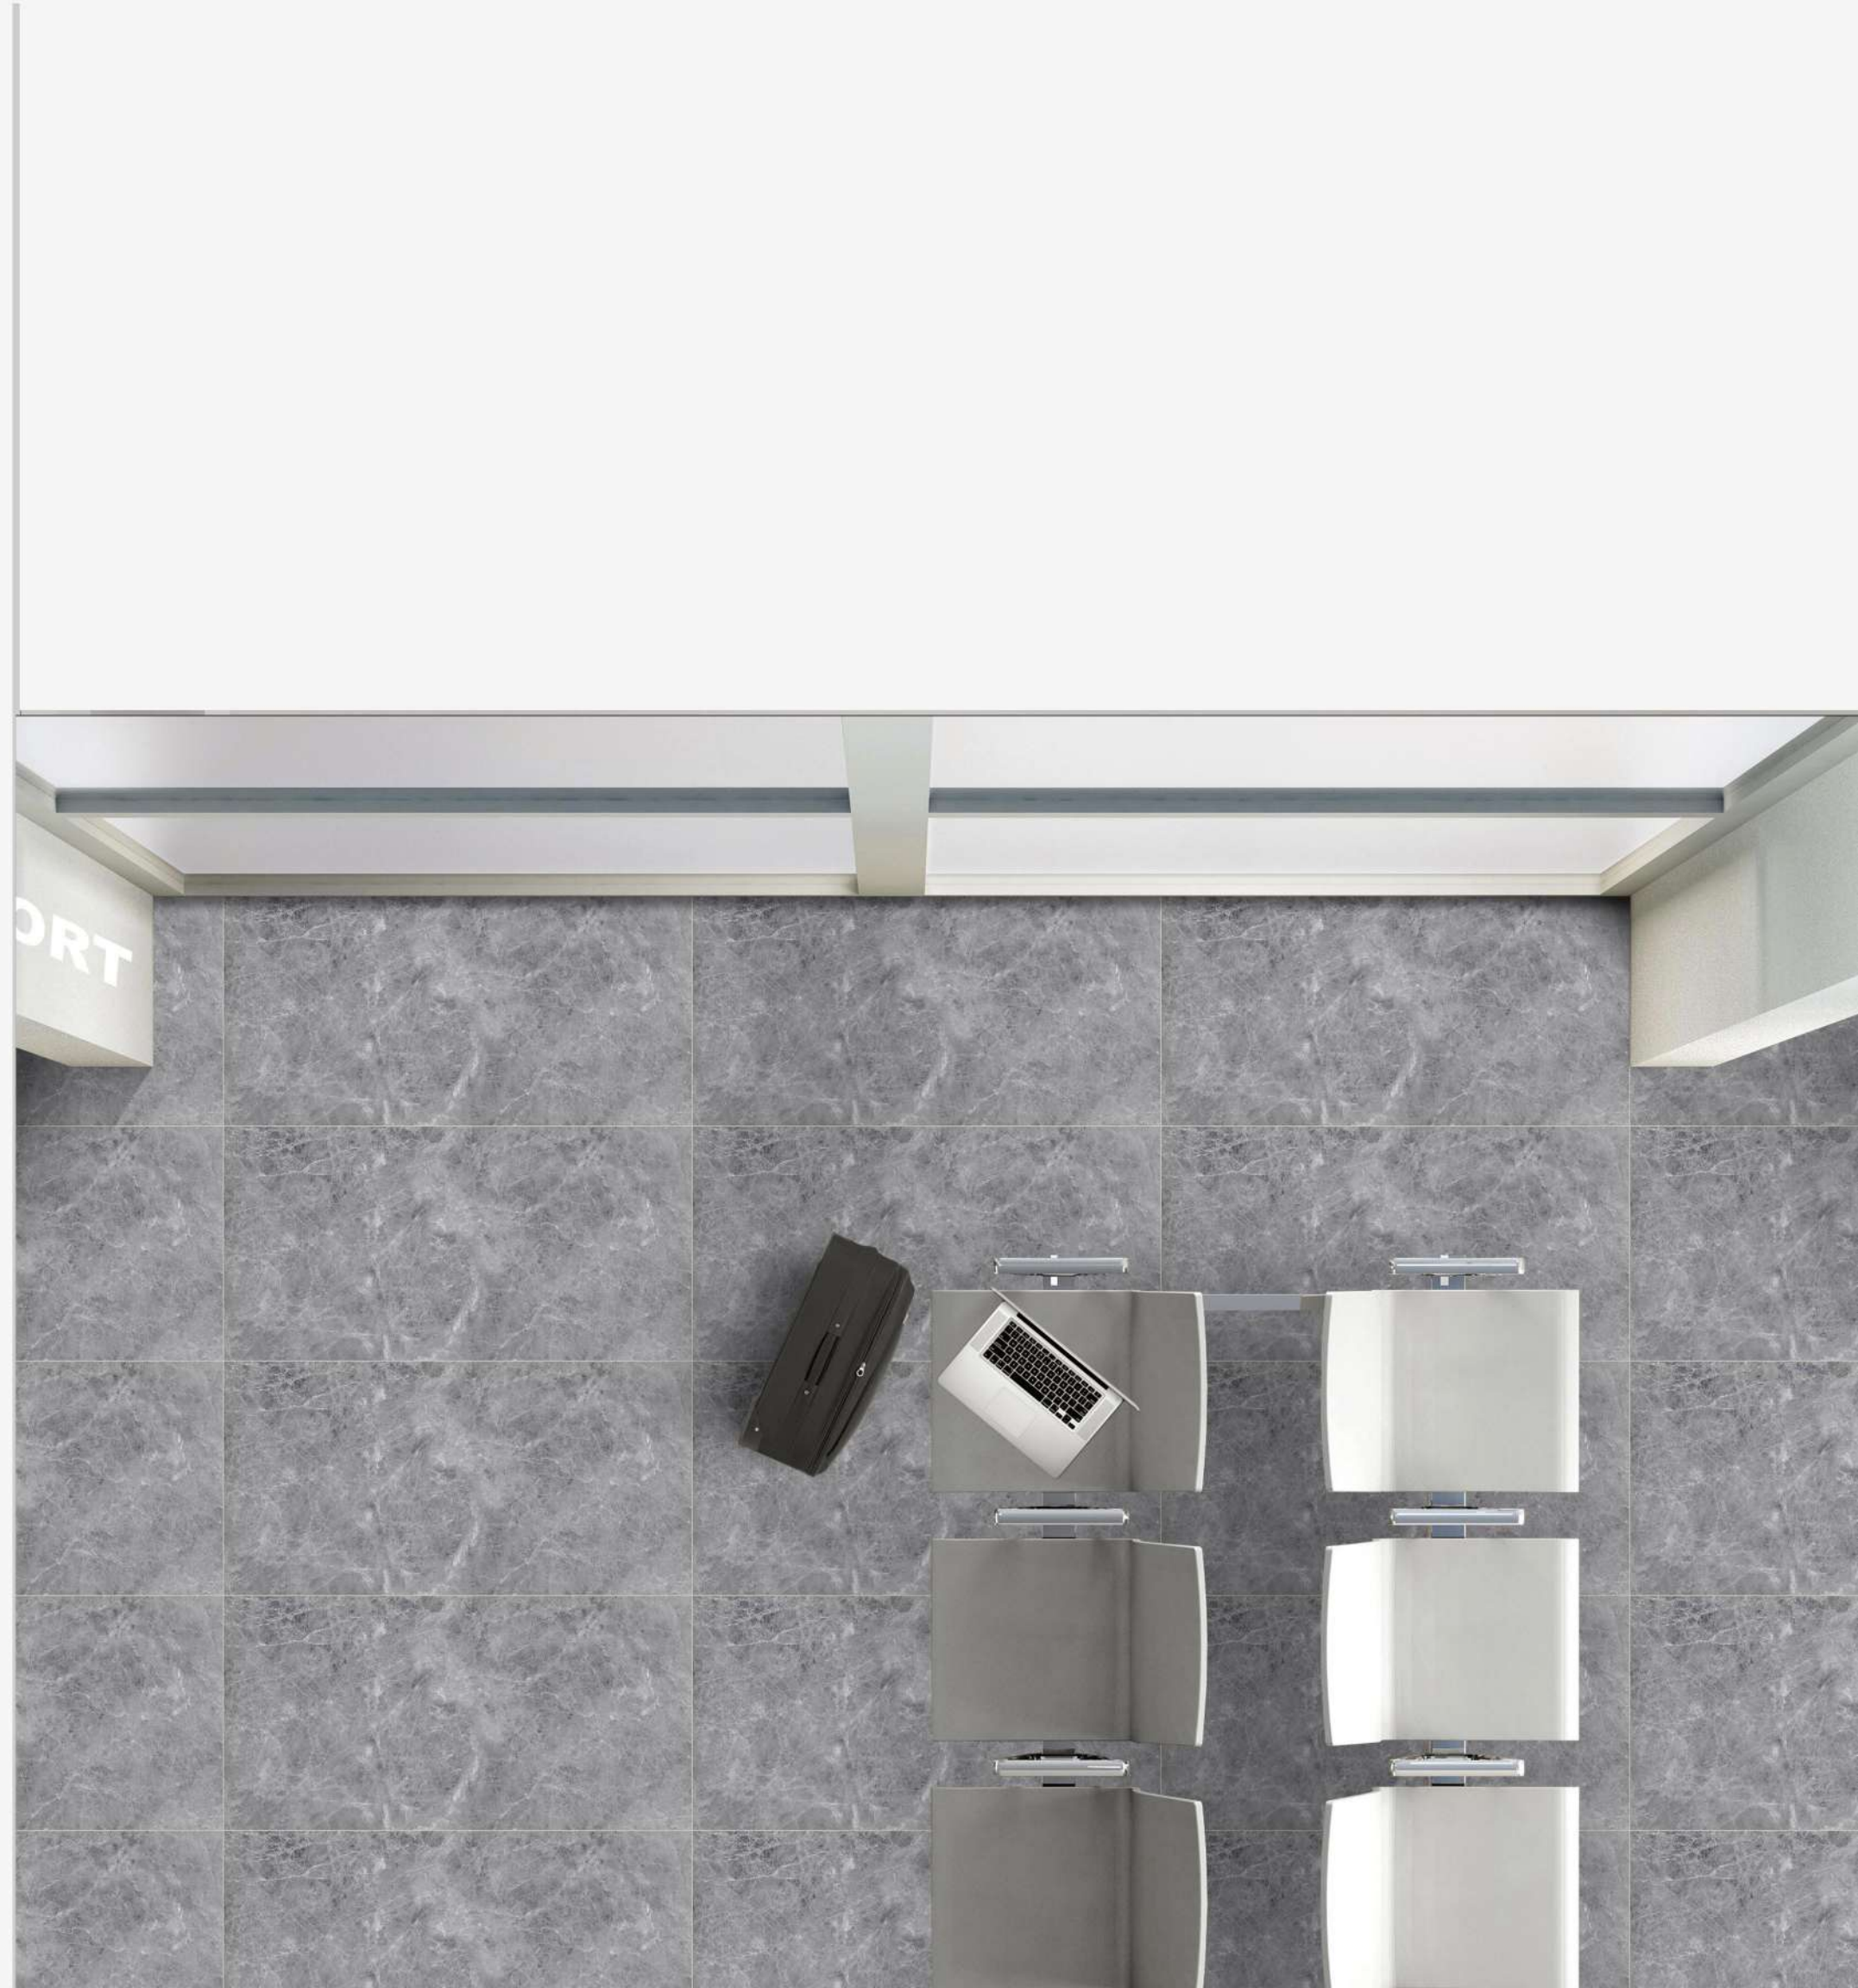

EMPERADOR BIANCO

GLOSSY FINISH

600X1200 mm

EMPERADOR GREY
600X1200 mm

GLOSSY FINISH

EMPRADOR GREY

GLOSSY FINISH

600X1200 mm