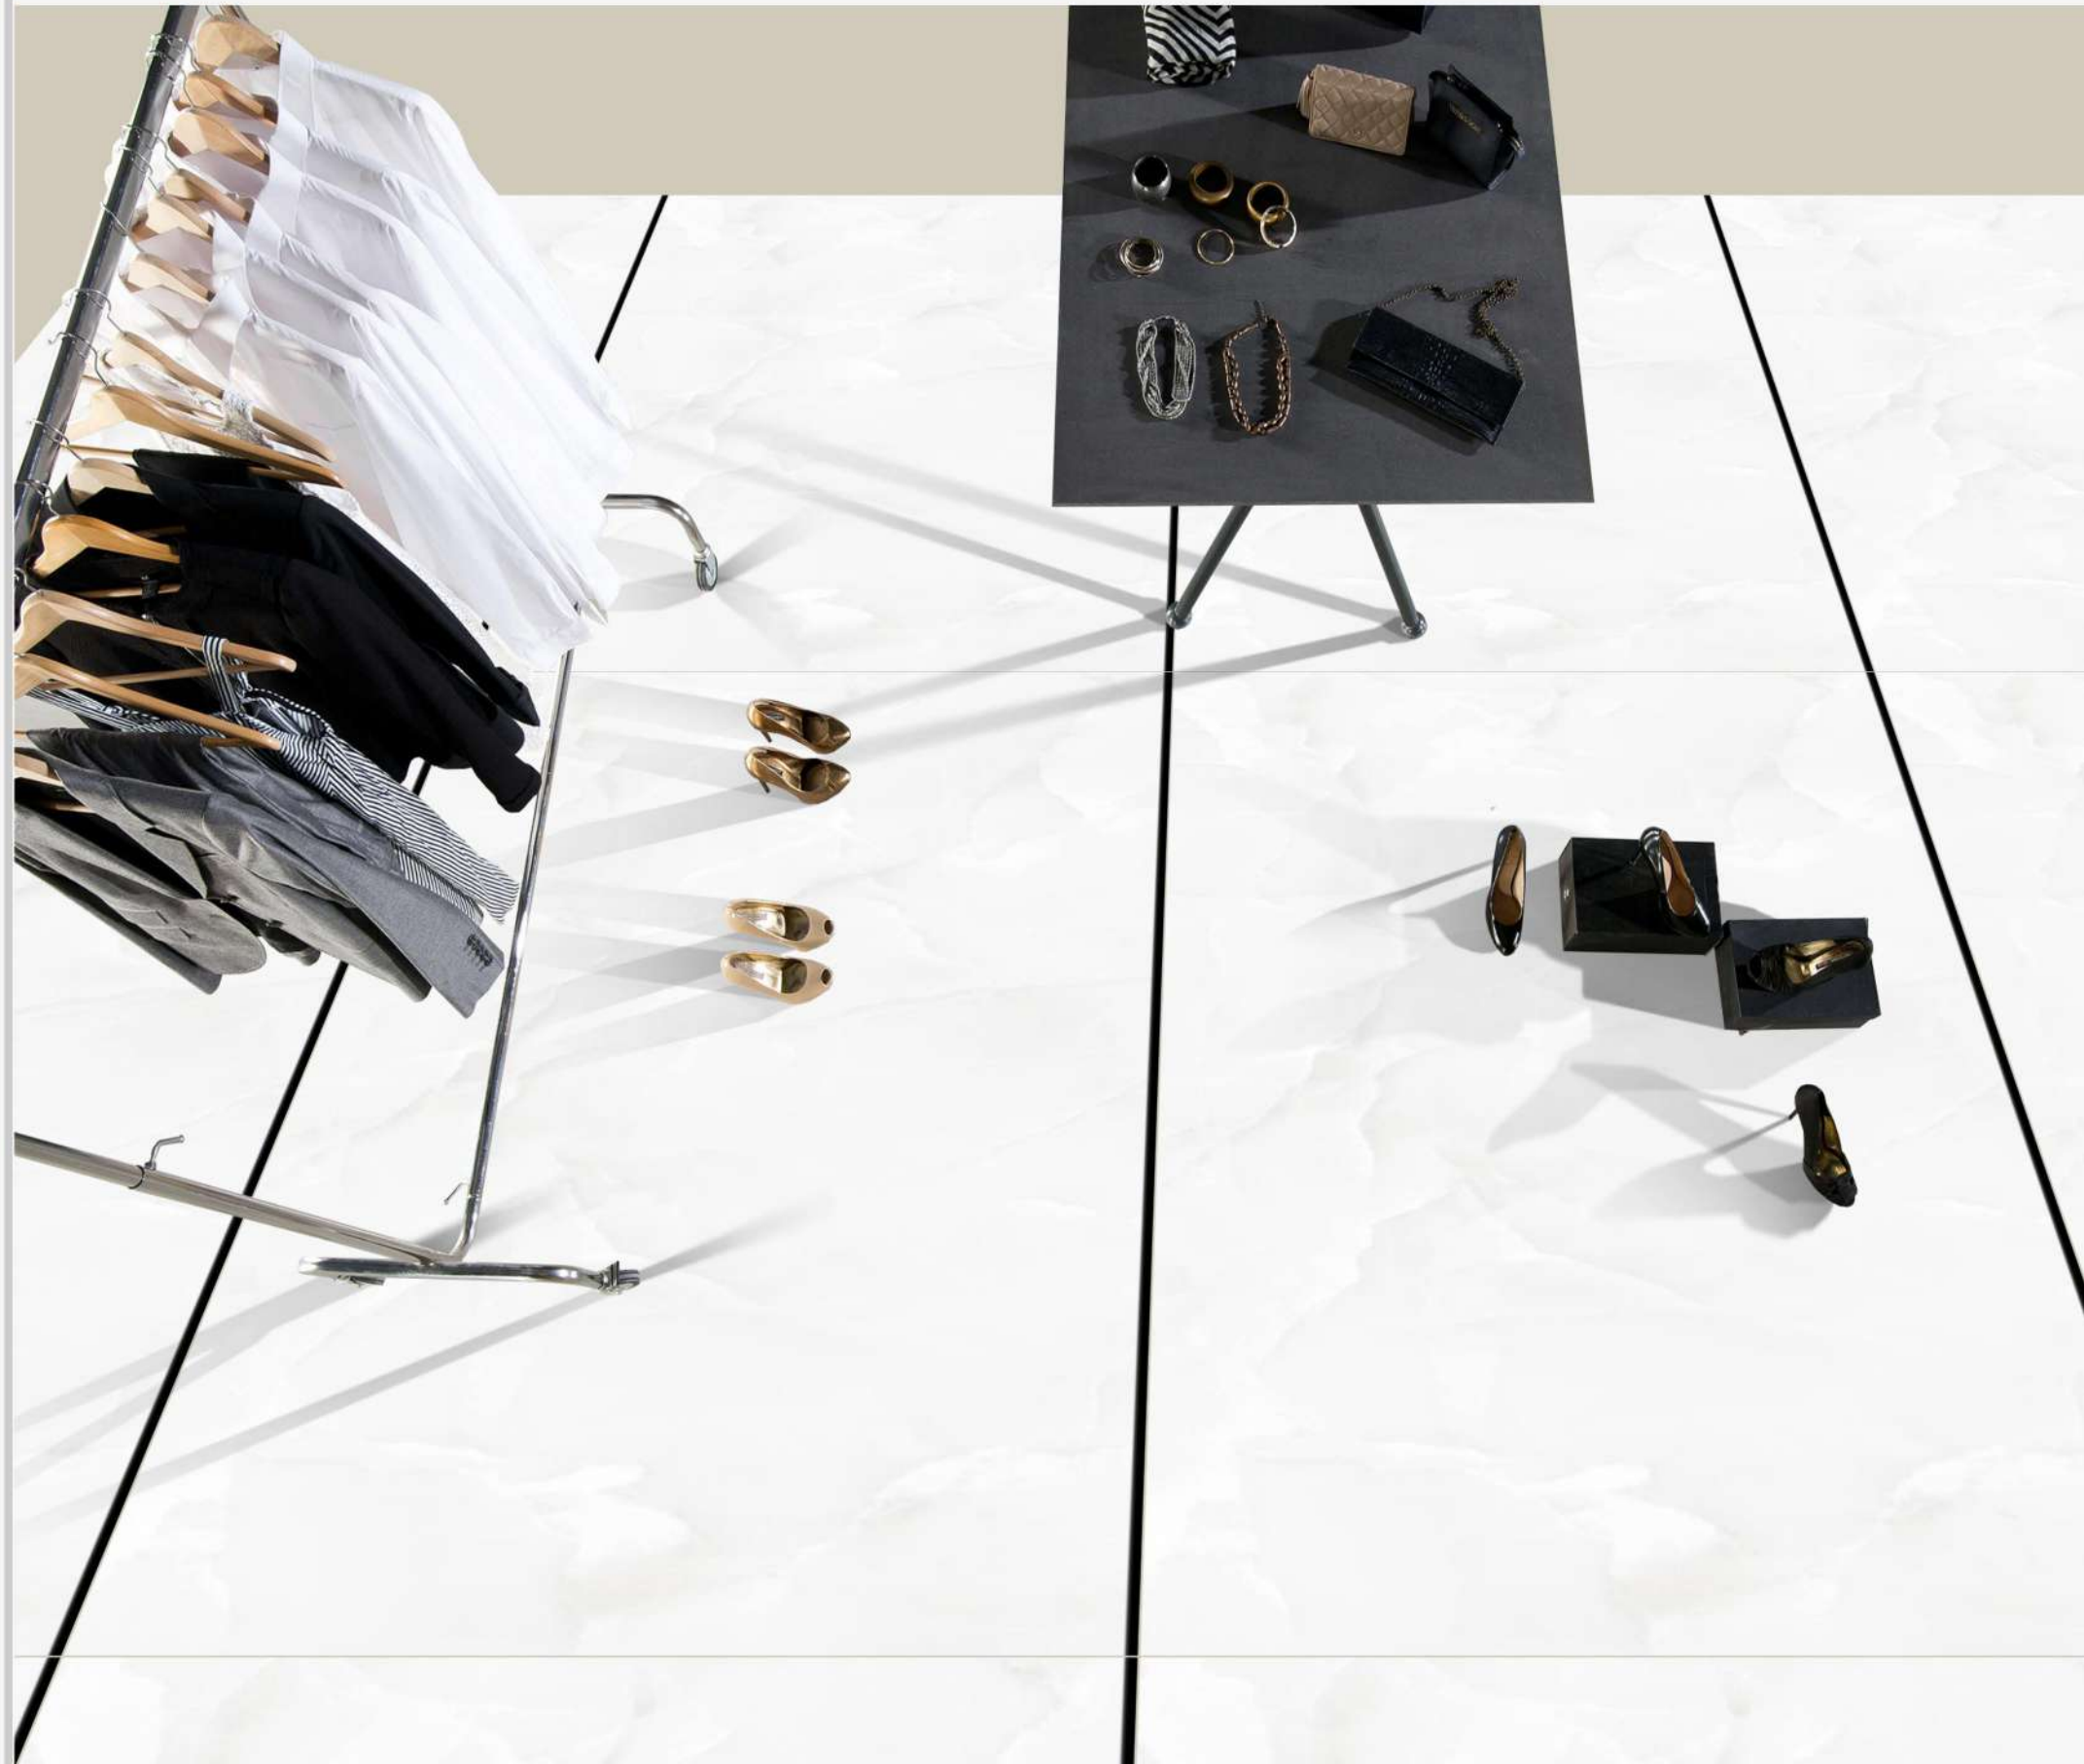

WHITE PERSIAN ONYX

GLOSSY FINISH

600X1200 mm