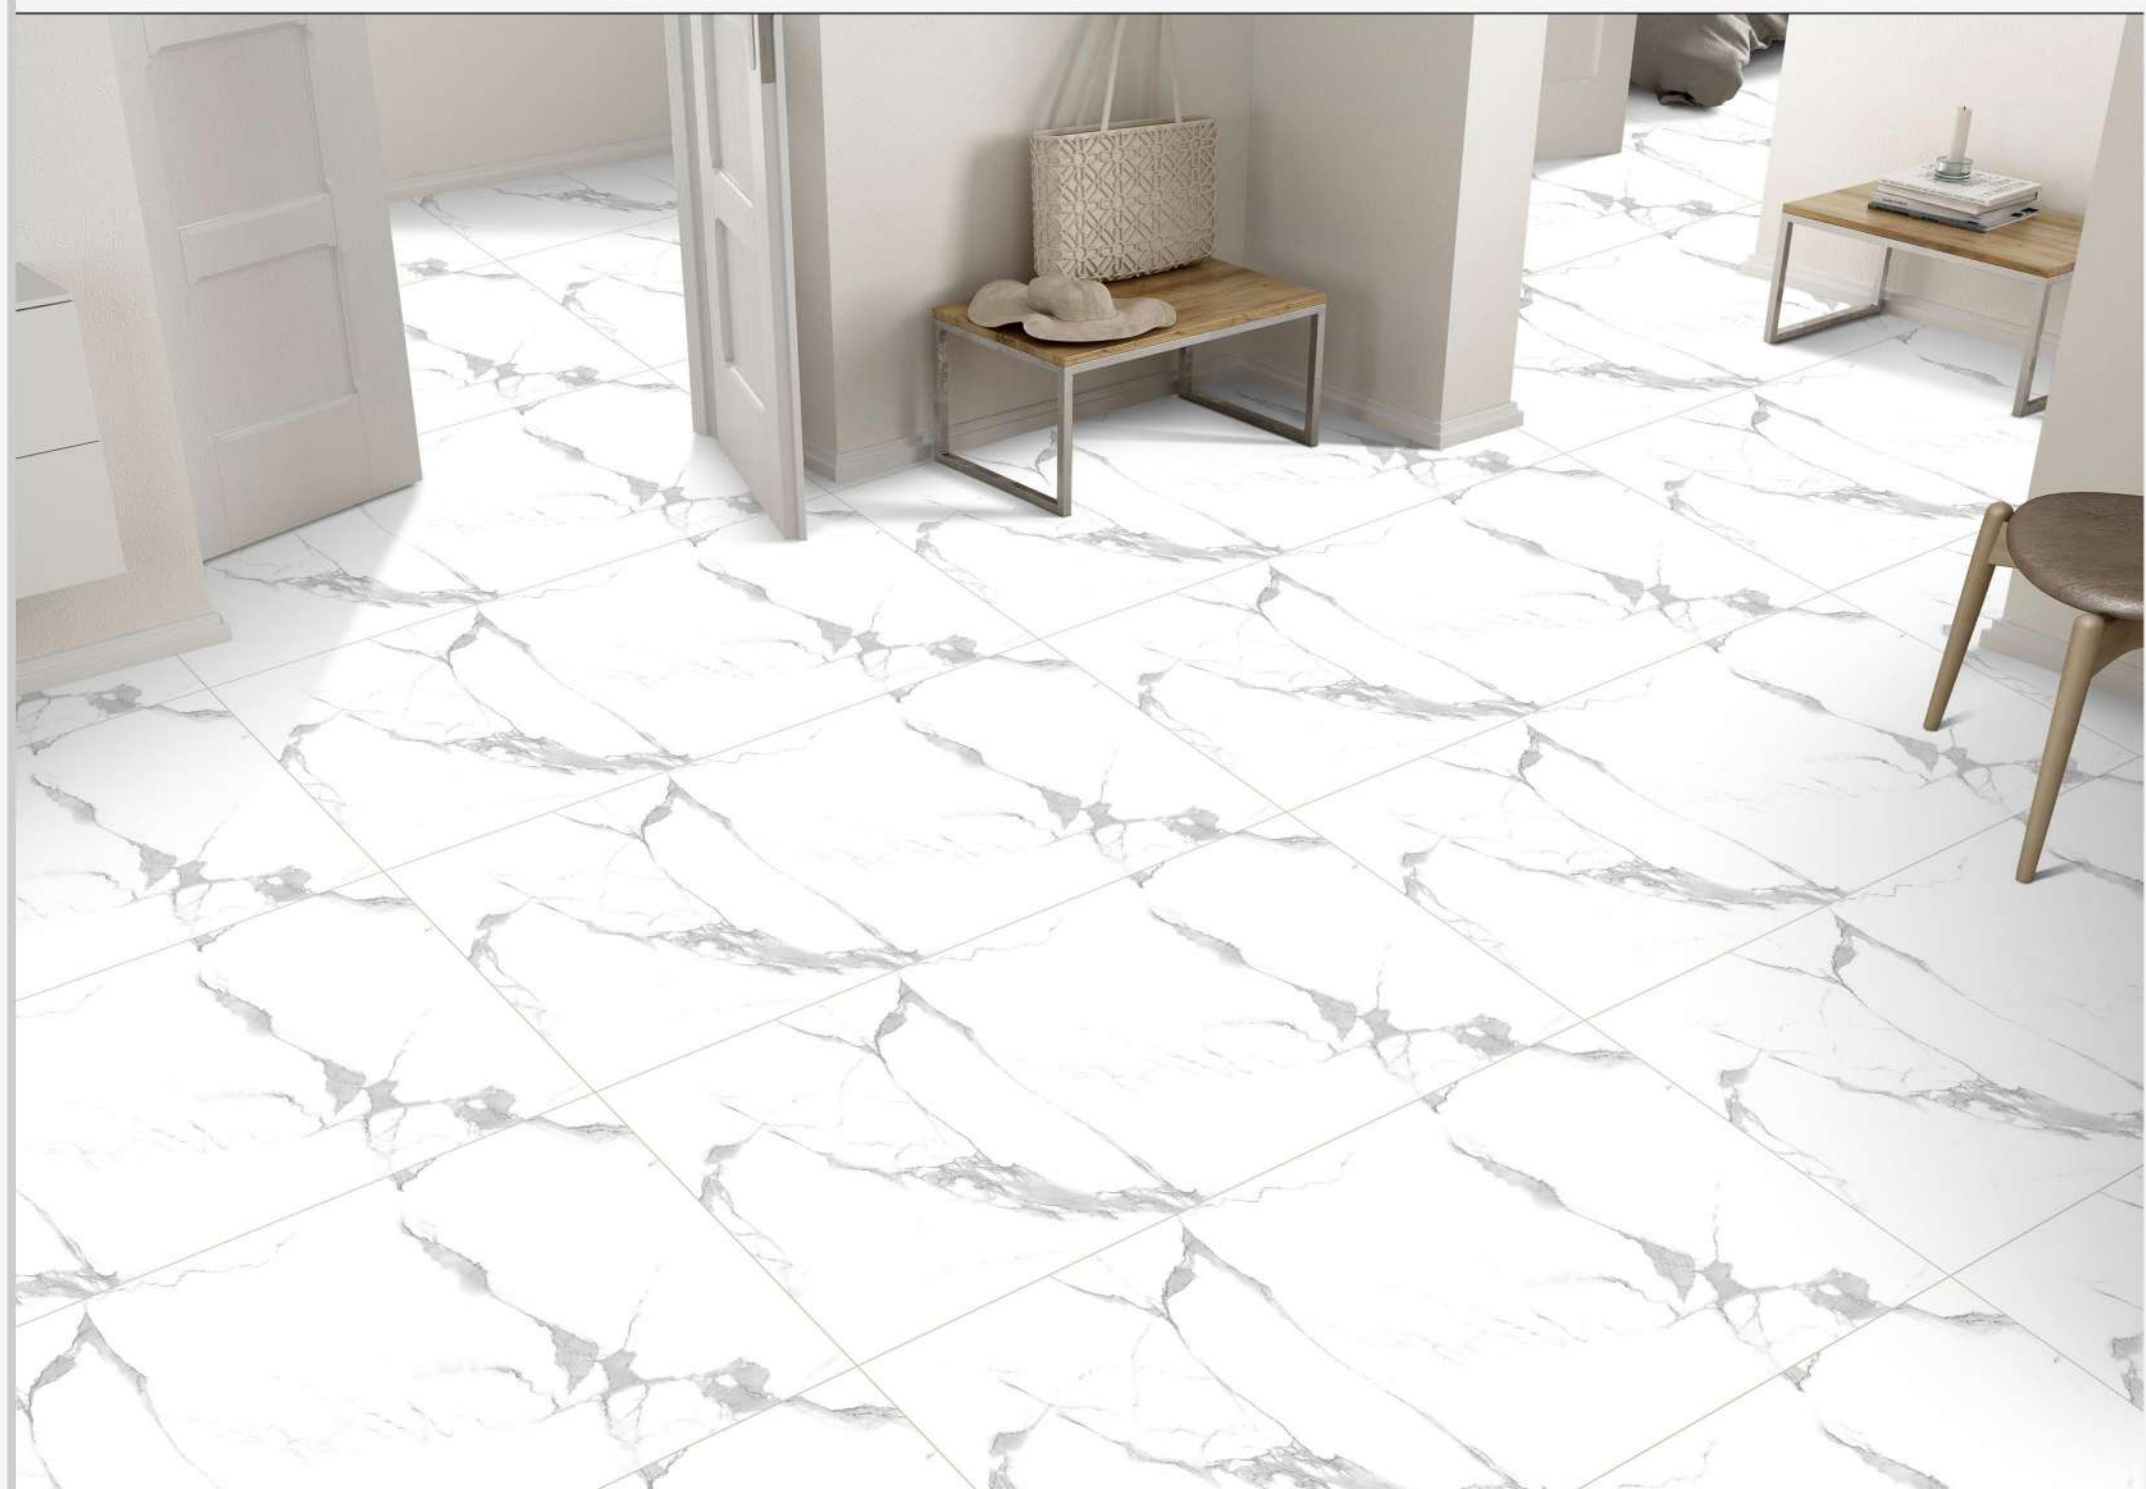

GLOSSY FINISH

**AVENZO WHITE
600X1200 mm**