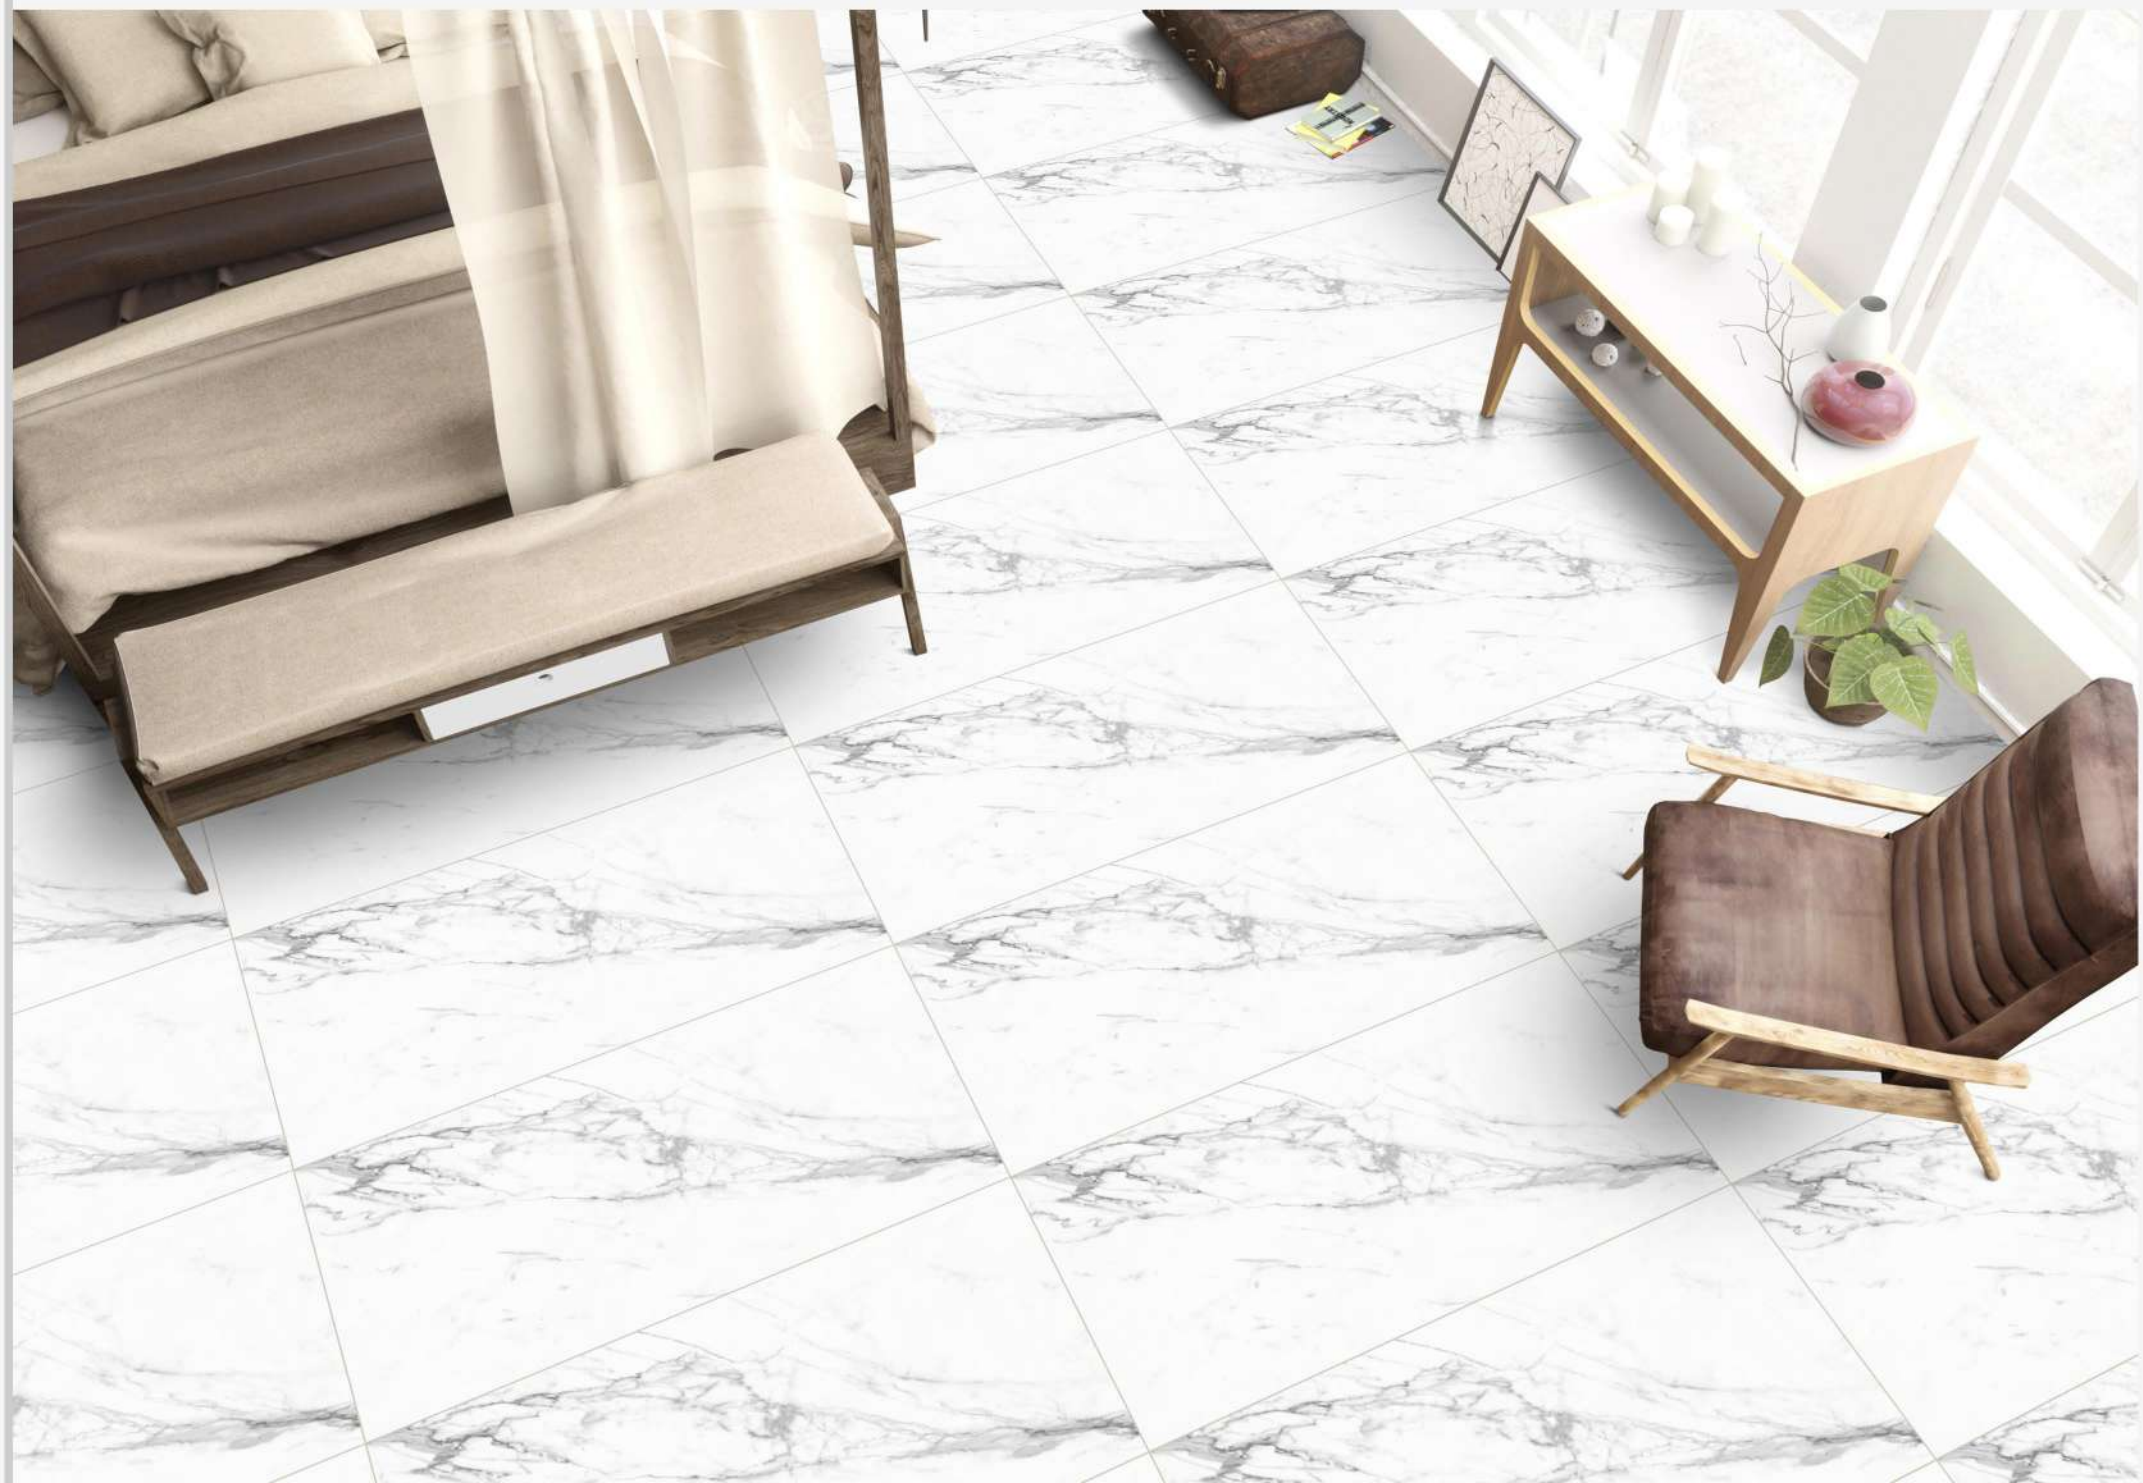

GLOSSY FINISH

CARRARA GREY
600X1200 mm