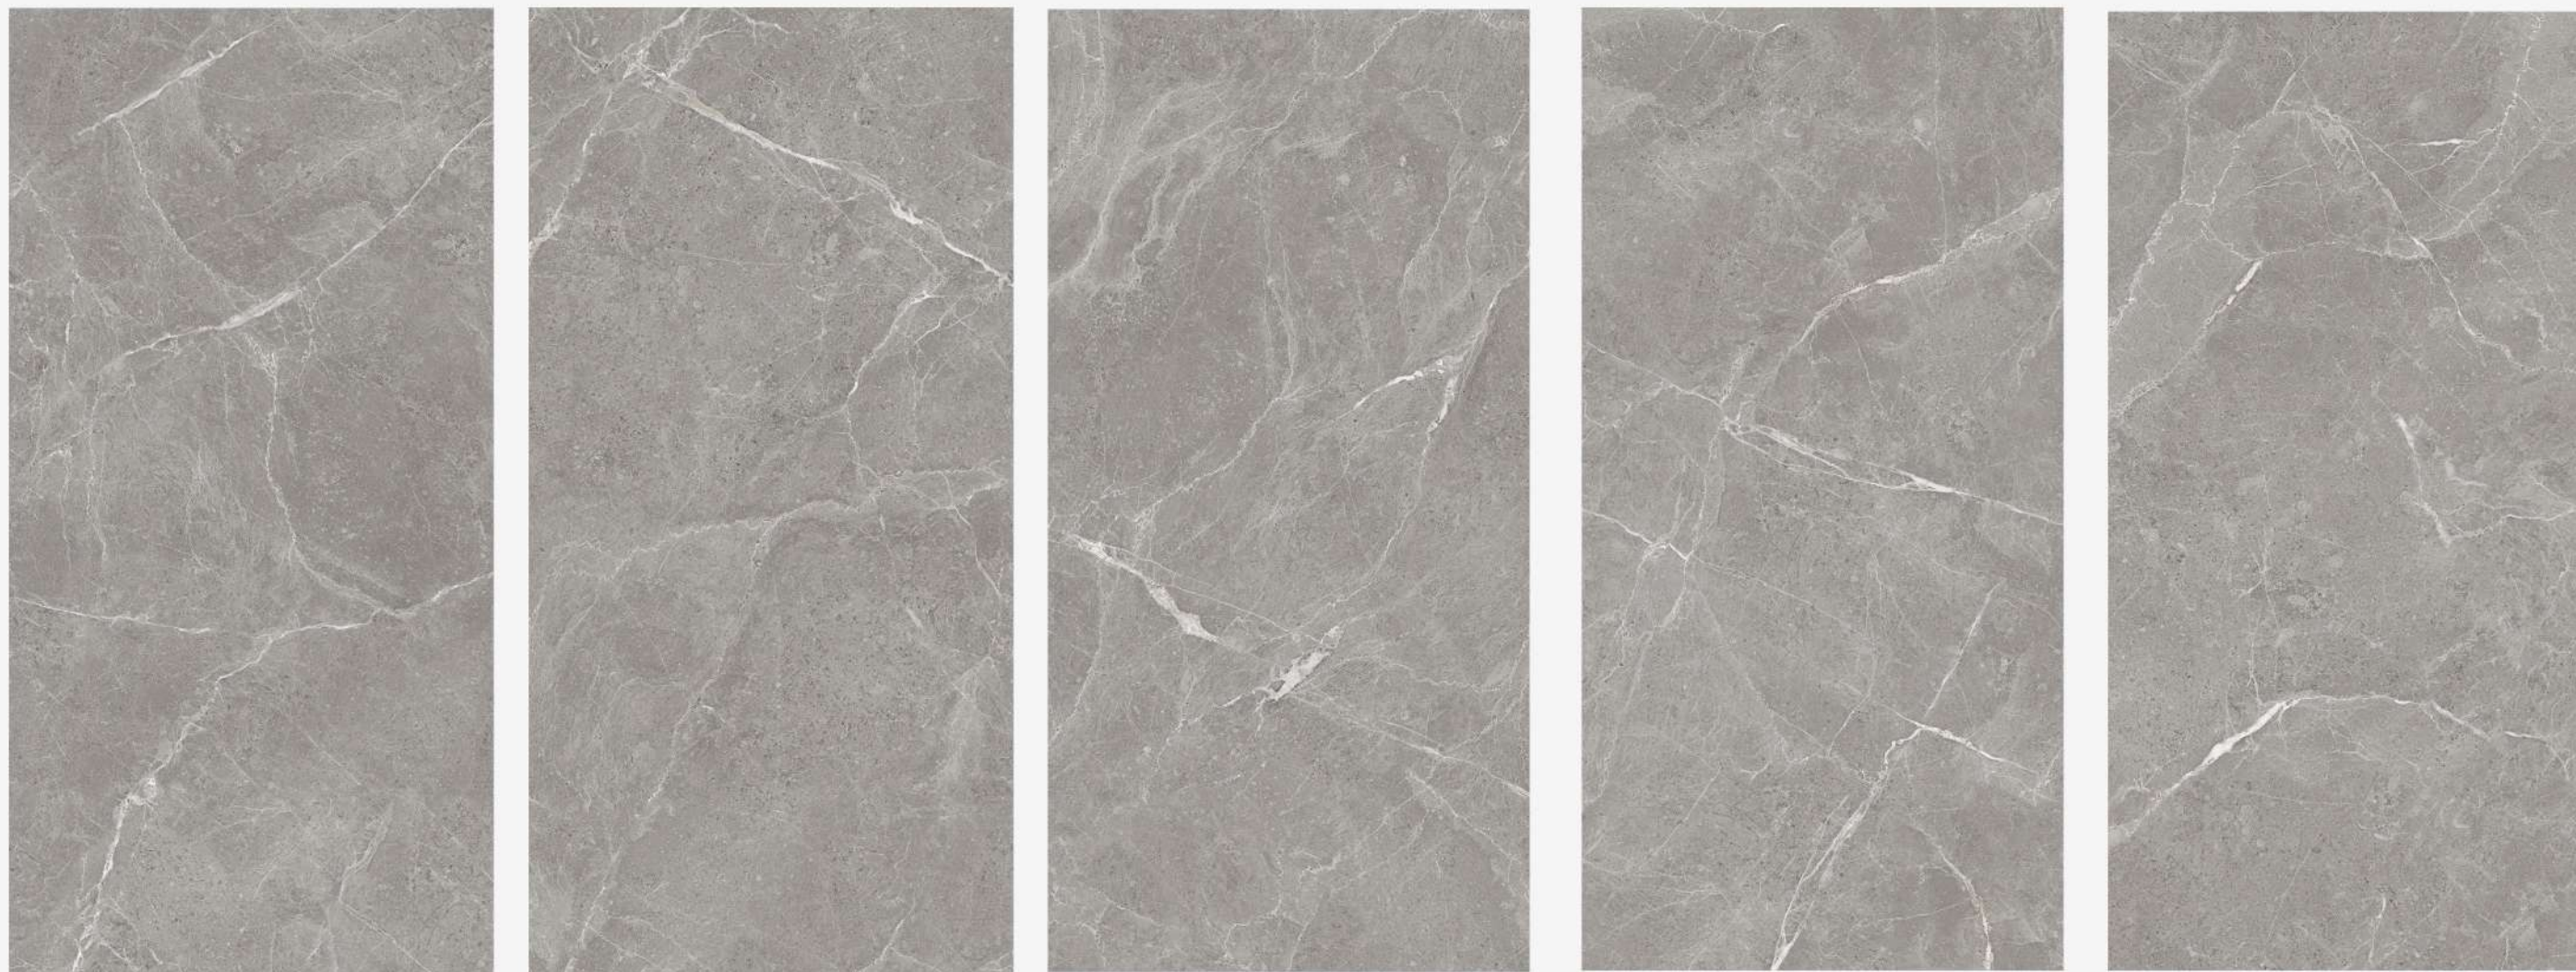

GLOSSY FINISH

ALFREDO BIANCO
600X1200 mm

ALFREDO BROWN
600X1200 mm

GLOSSY FINISH

GLOSSY FINISH

ALFREDO BROWN
600X1200 mm

ALFREDO GREY
600X1200 mm

GLOSSY FINISH