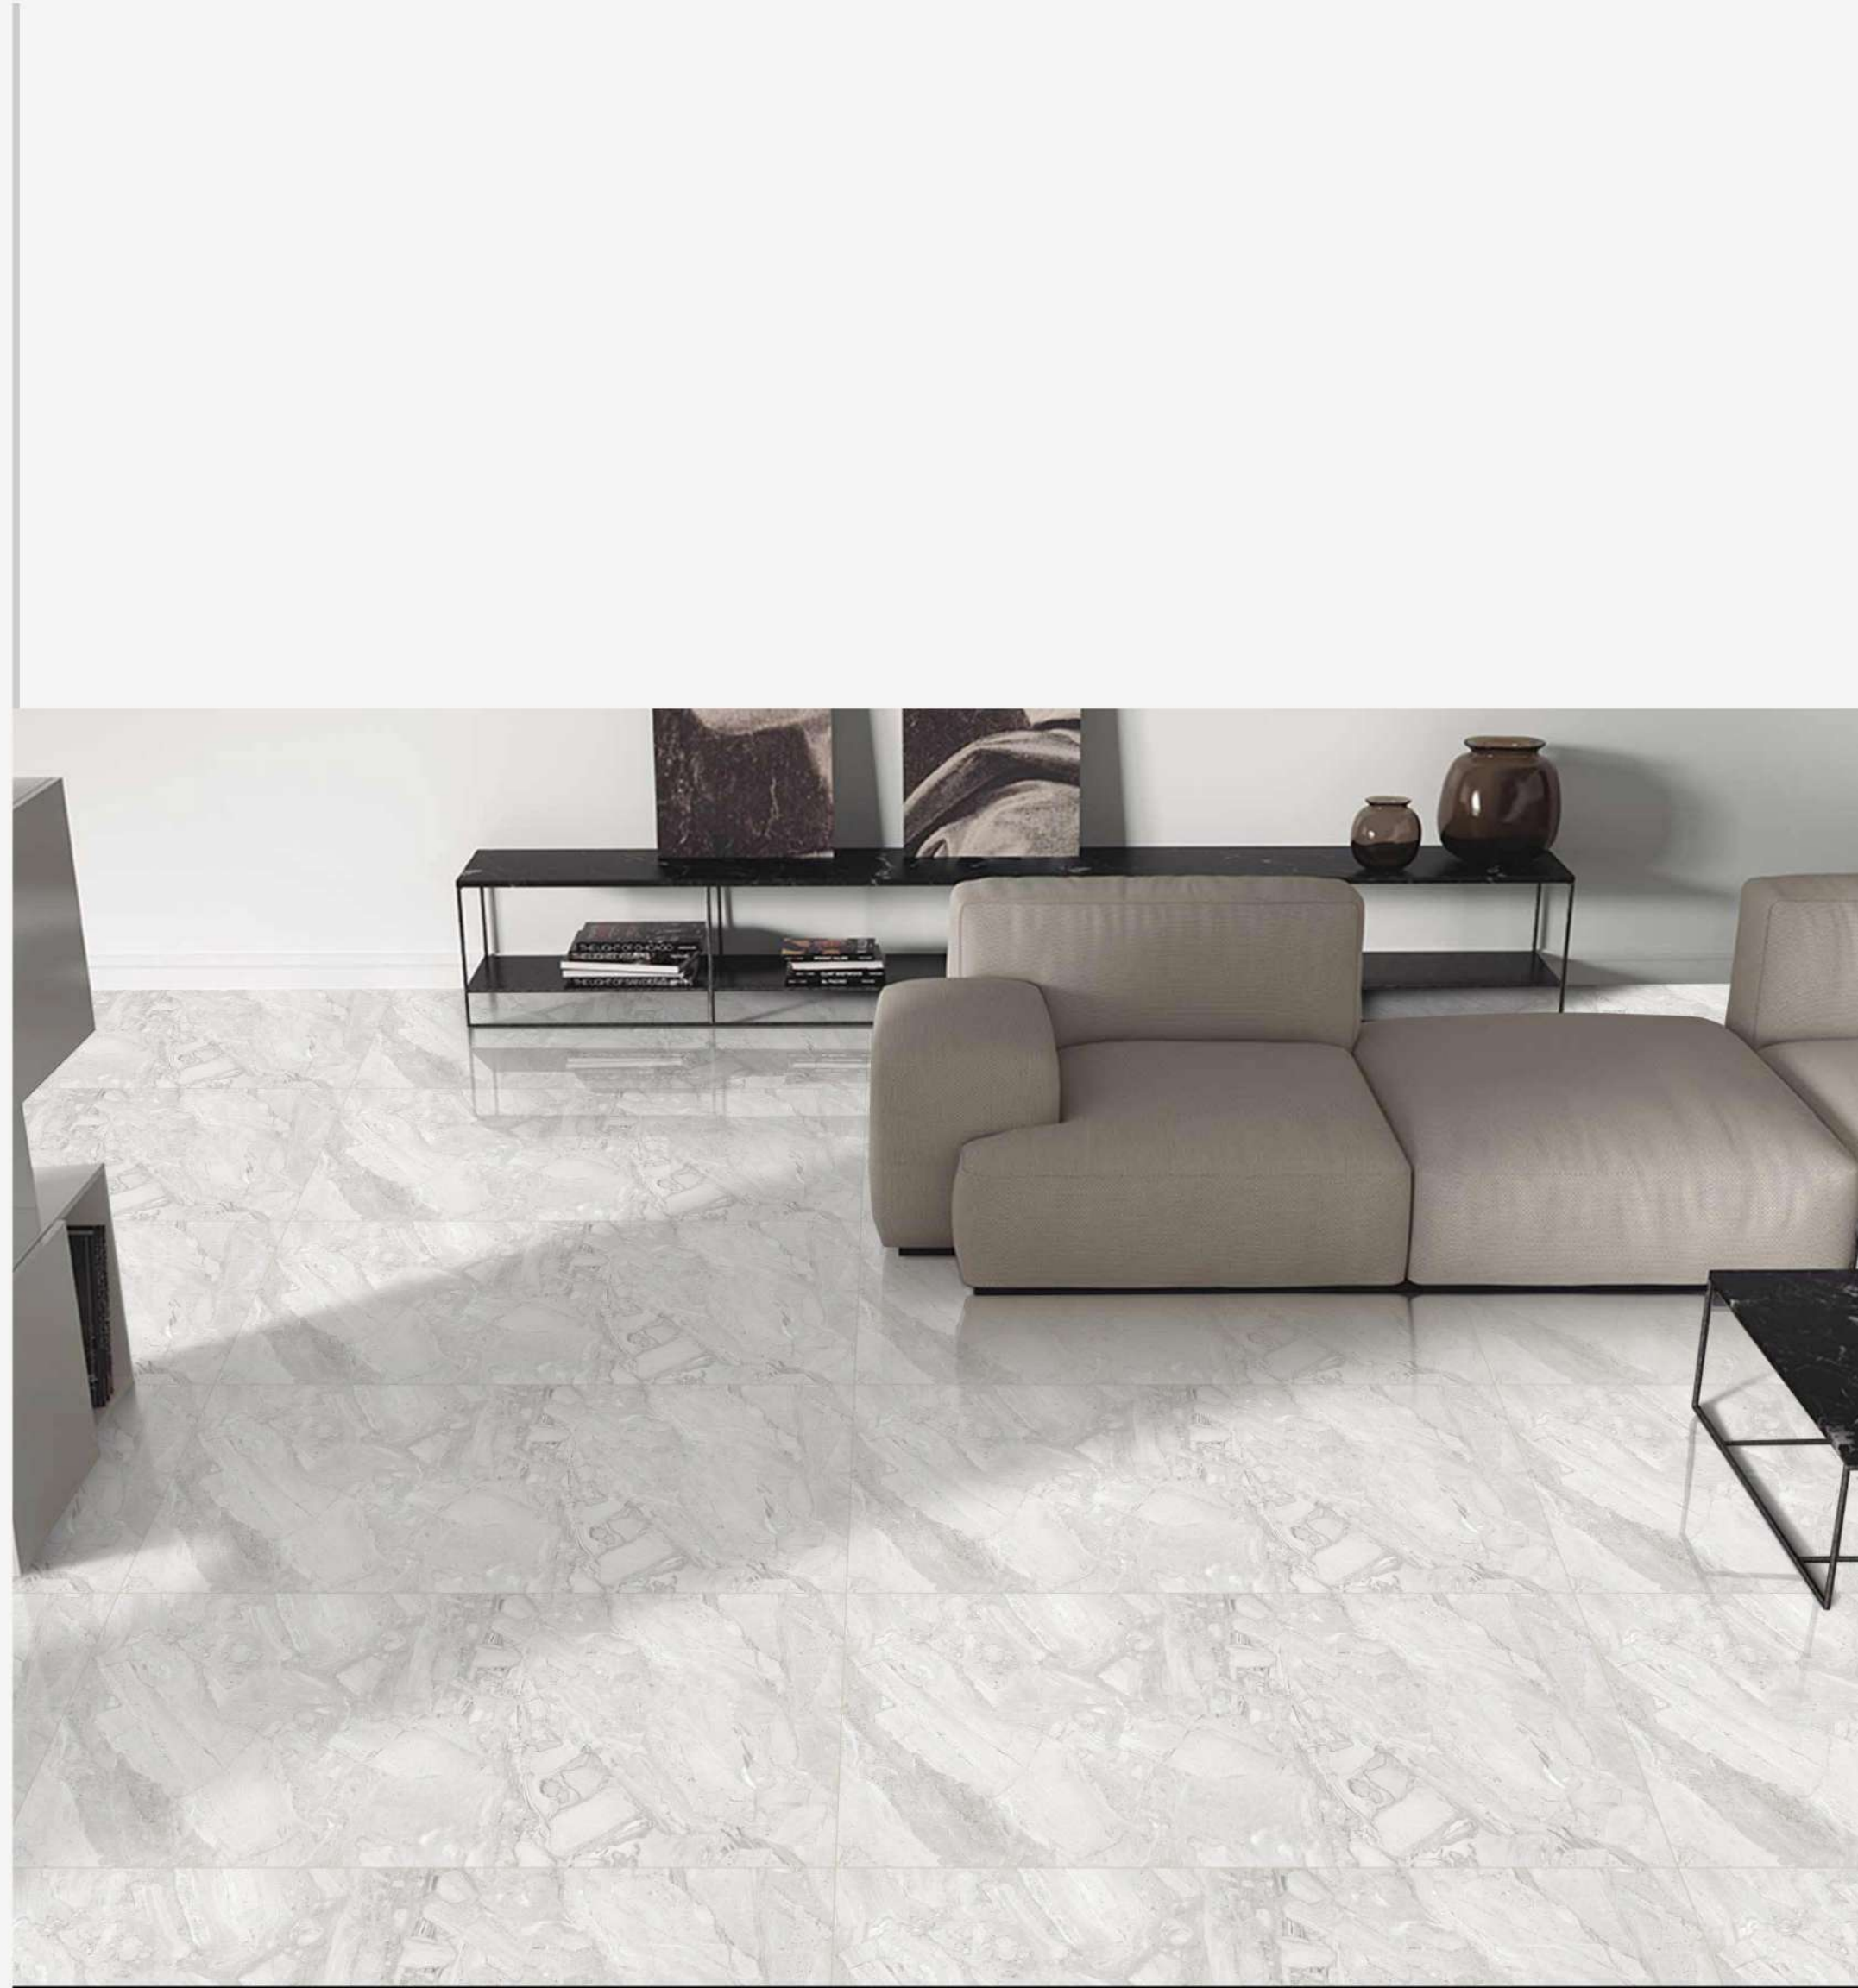

GLOSSY FINISH

600X1200 mm

DYNA BIANCO
600X1200 mm

GLOSSY FINISH

DYNA BIANCO

GLOSSY FINISH

600X1200 mm

EL_CALACUTTA
600X1200 mm