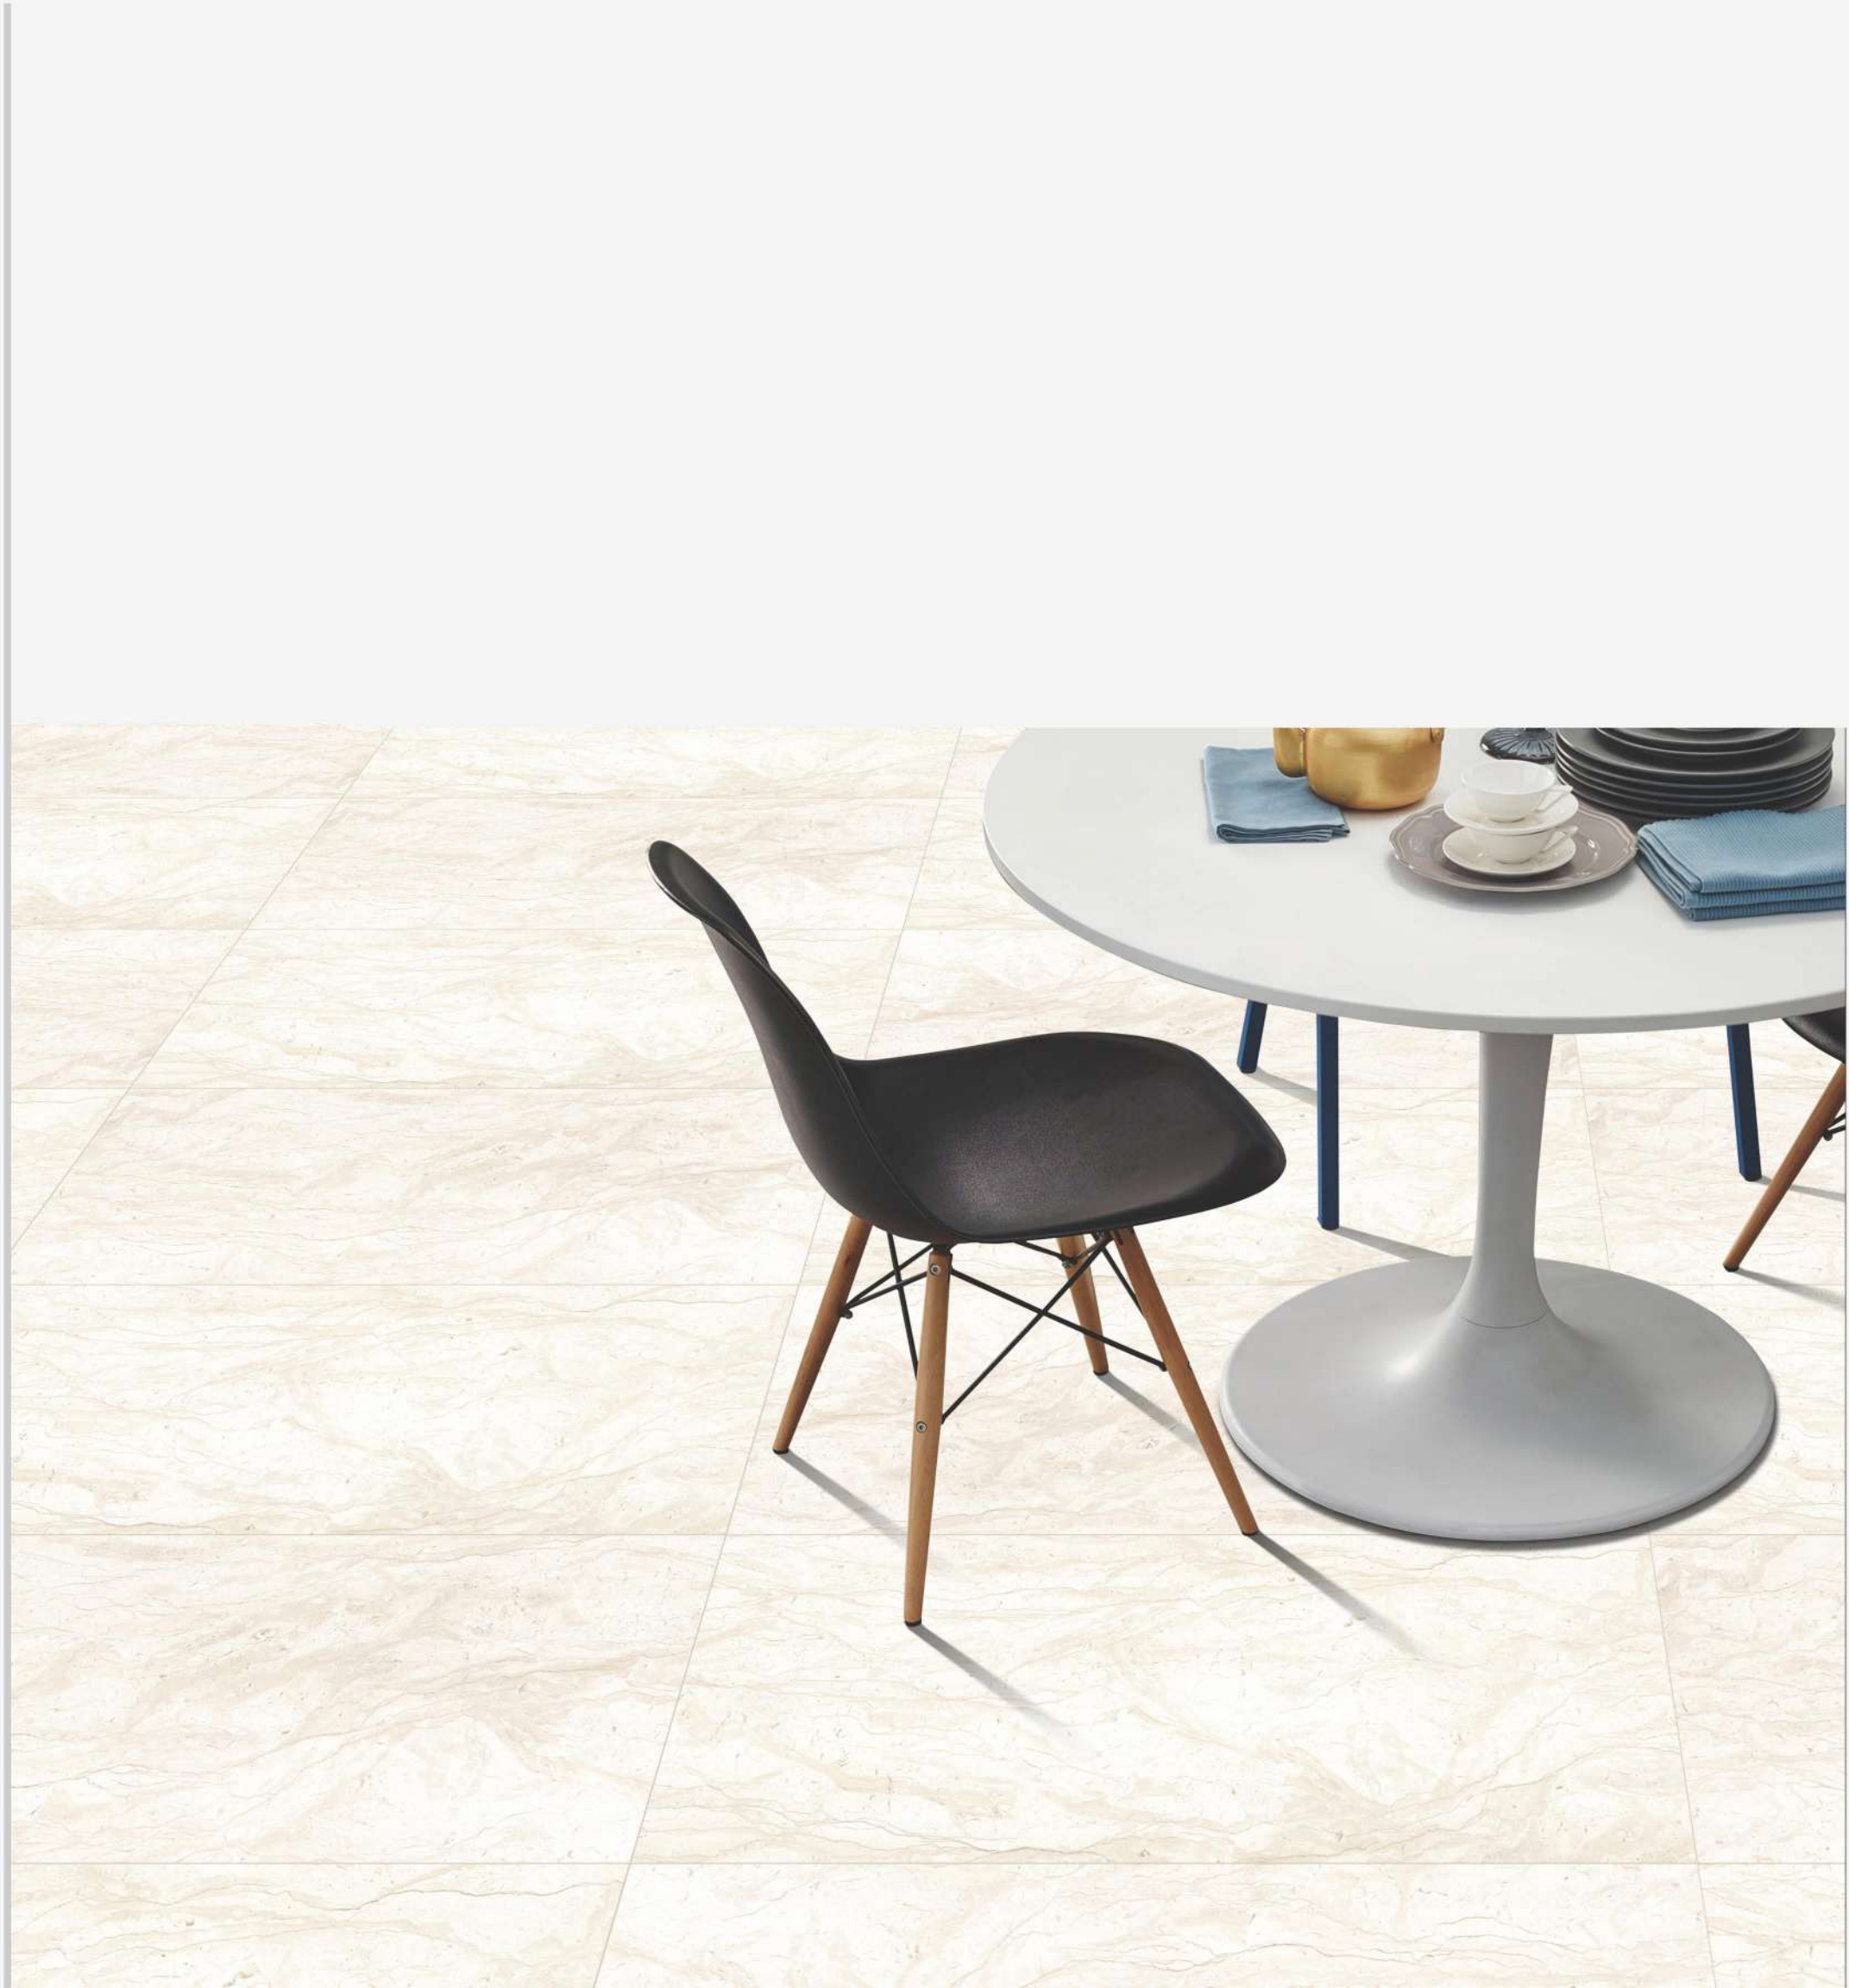

GLOSSY FINISH

600X1200 mm

GLOSSY FINISH

ASTORE LIGHT
600X1200 mm

GLOSSY FINISH

ASTORE LIGHT
600X1200 mm

AVENZO WHITE
600X1200 mm

GLOSSY FINISH