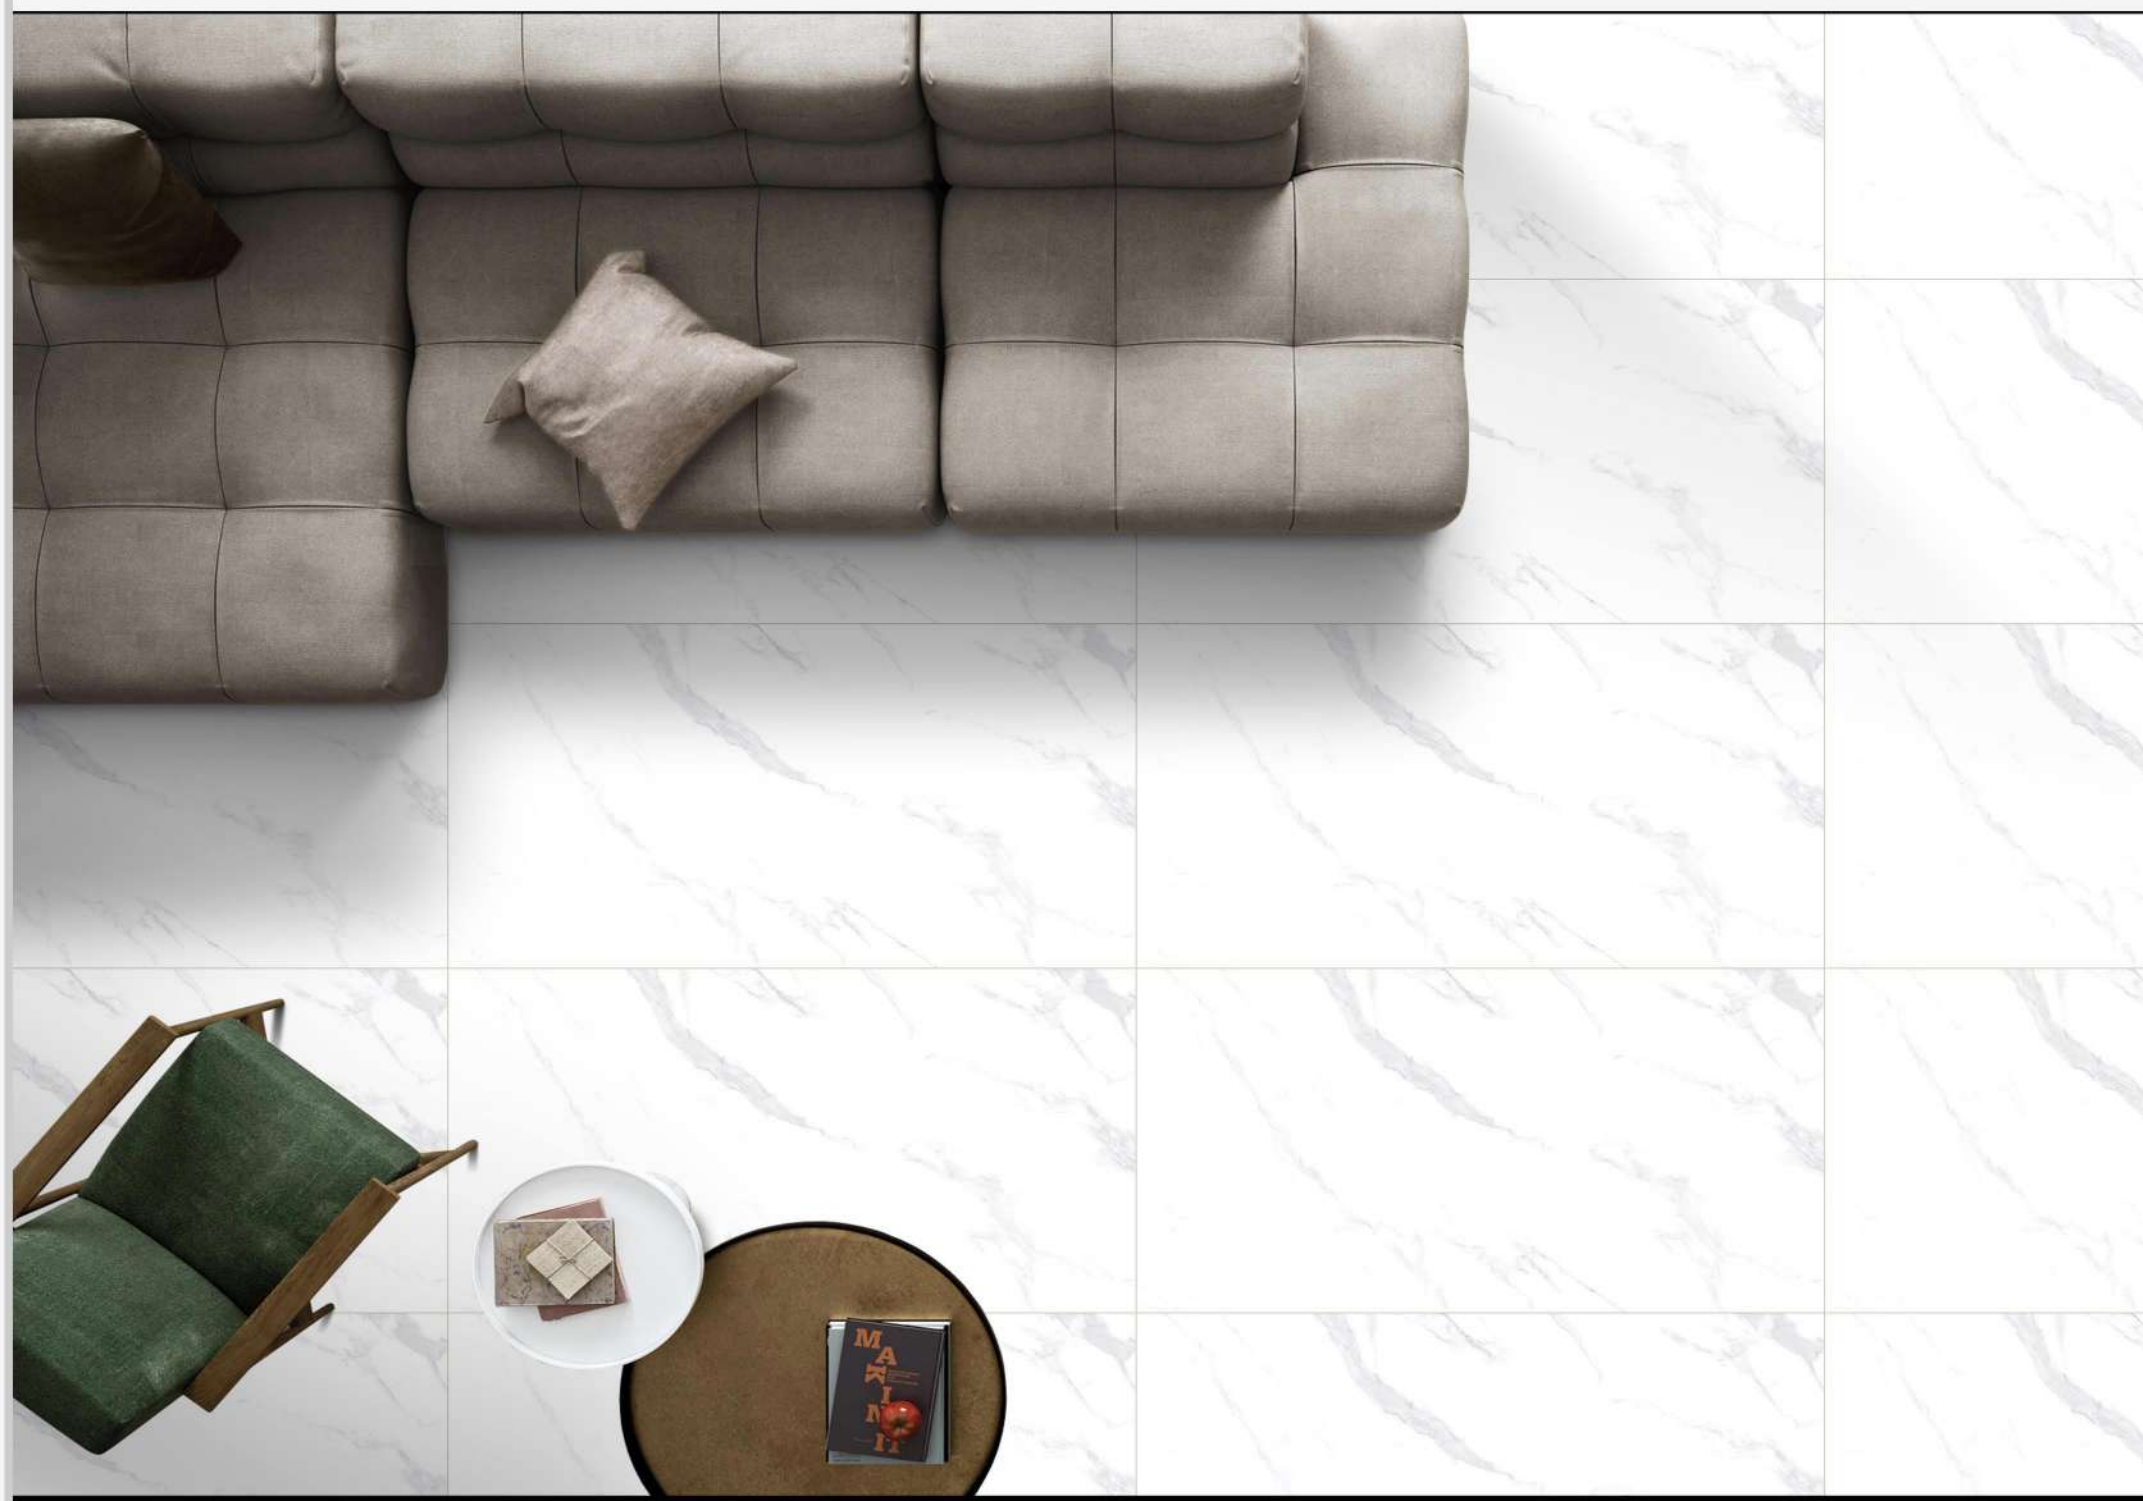

GLOSSY FINISH

600X1200 mm

MARTIN STATUARIO
600X1200 mm

GLOSSY FINISH

MARTIN STATUARIO

GLOSSY FINISH

600X1200 mm

MOCCA ONYX WHITE
600X1200 mm