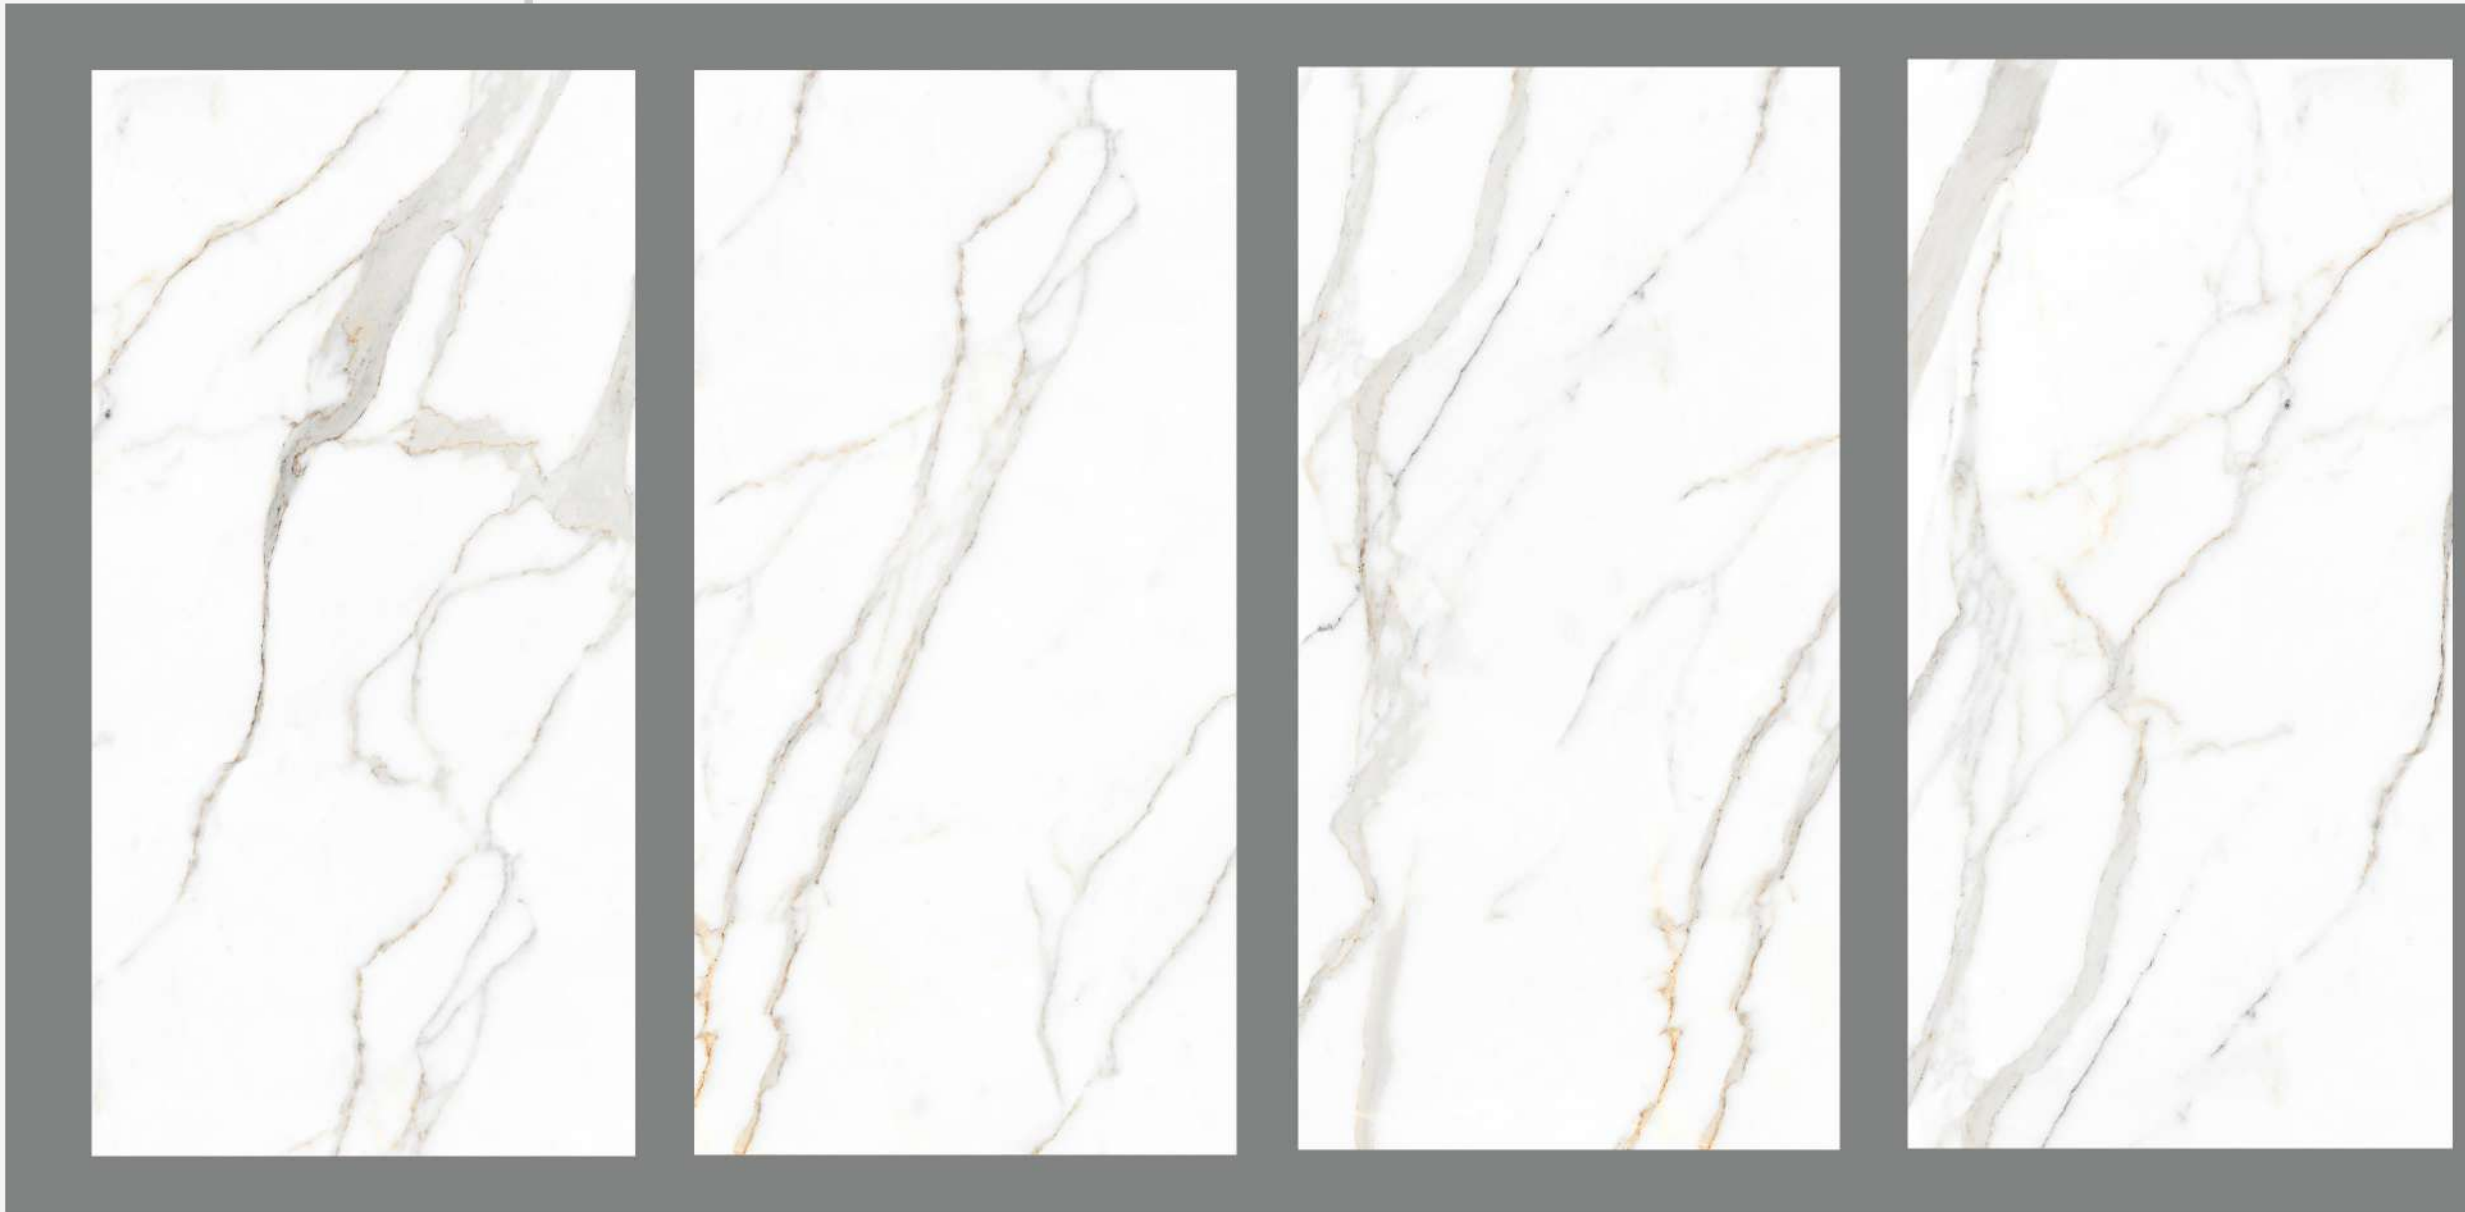

GLOSSY FINISH

**AVENZO WHITE
600X1200 mm**

BOGOTO STATUARIO
600X1200 mm

GLOSSY FINISH

GLOSSY FINISH

BOGOTO STATUARIO
600X1200 mm

BOTTOCHINO
600X1200 mm

GLOSSY FINISH