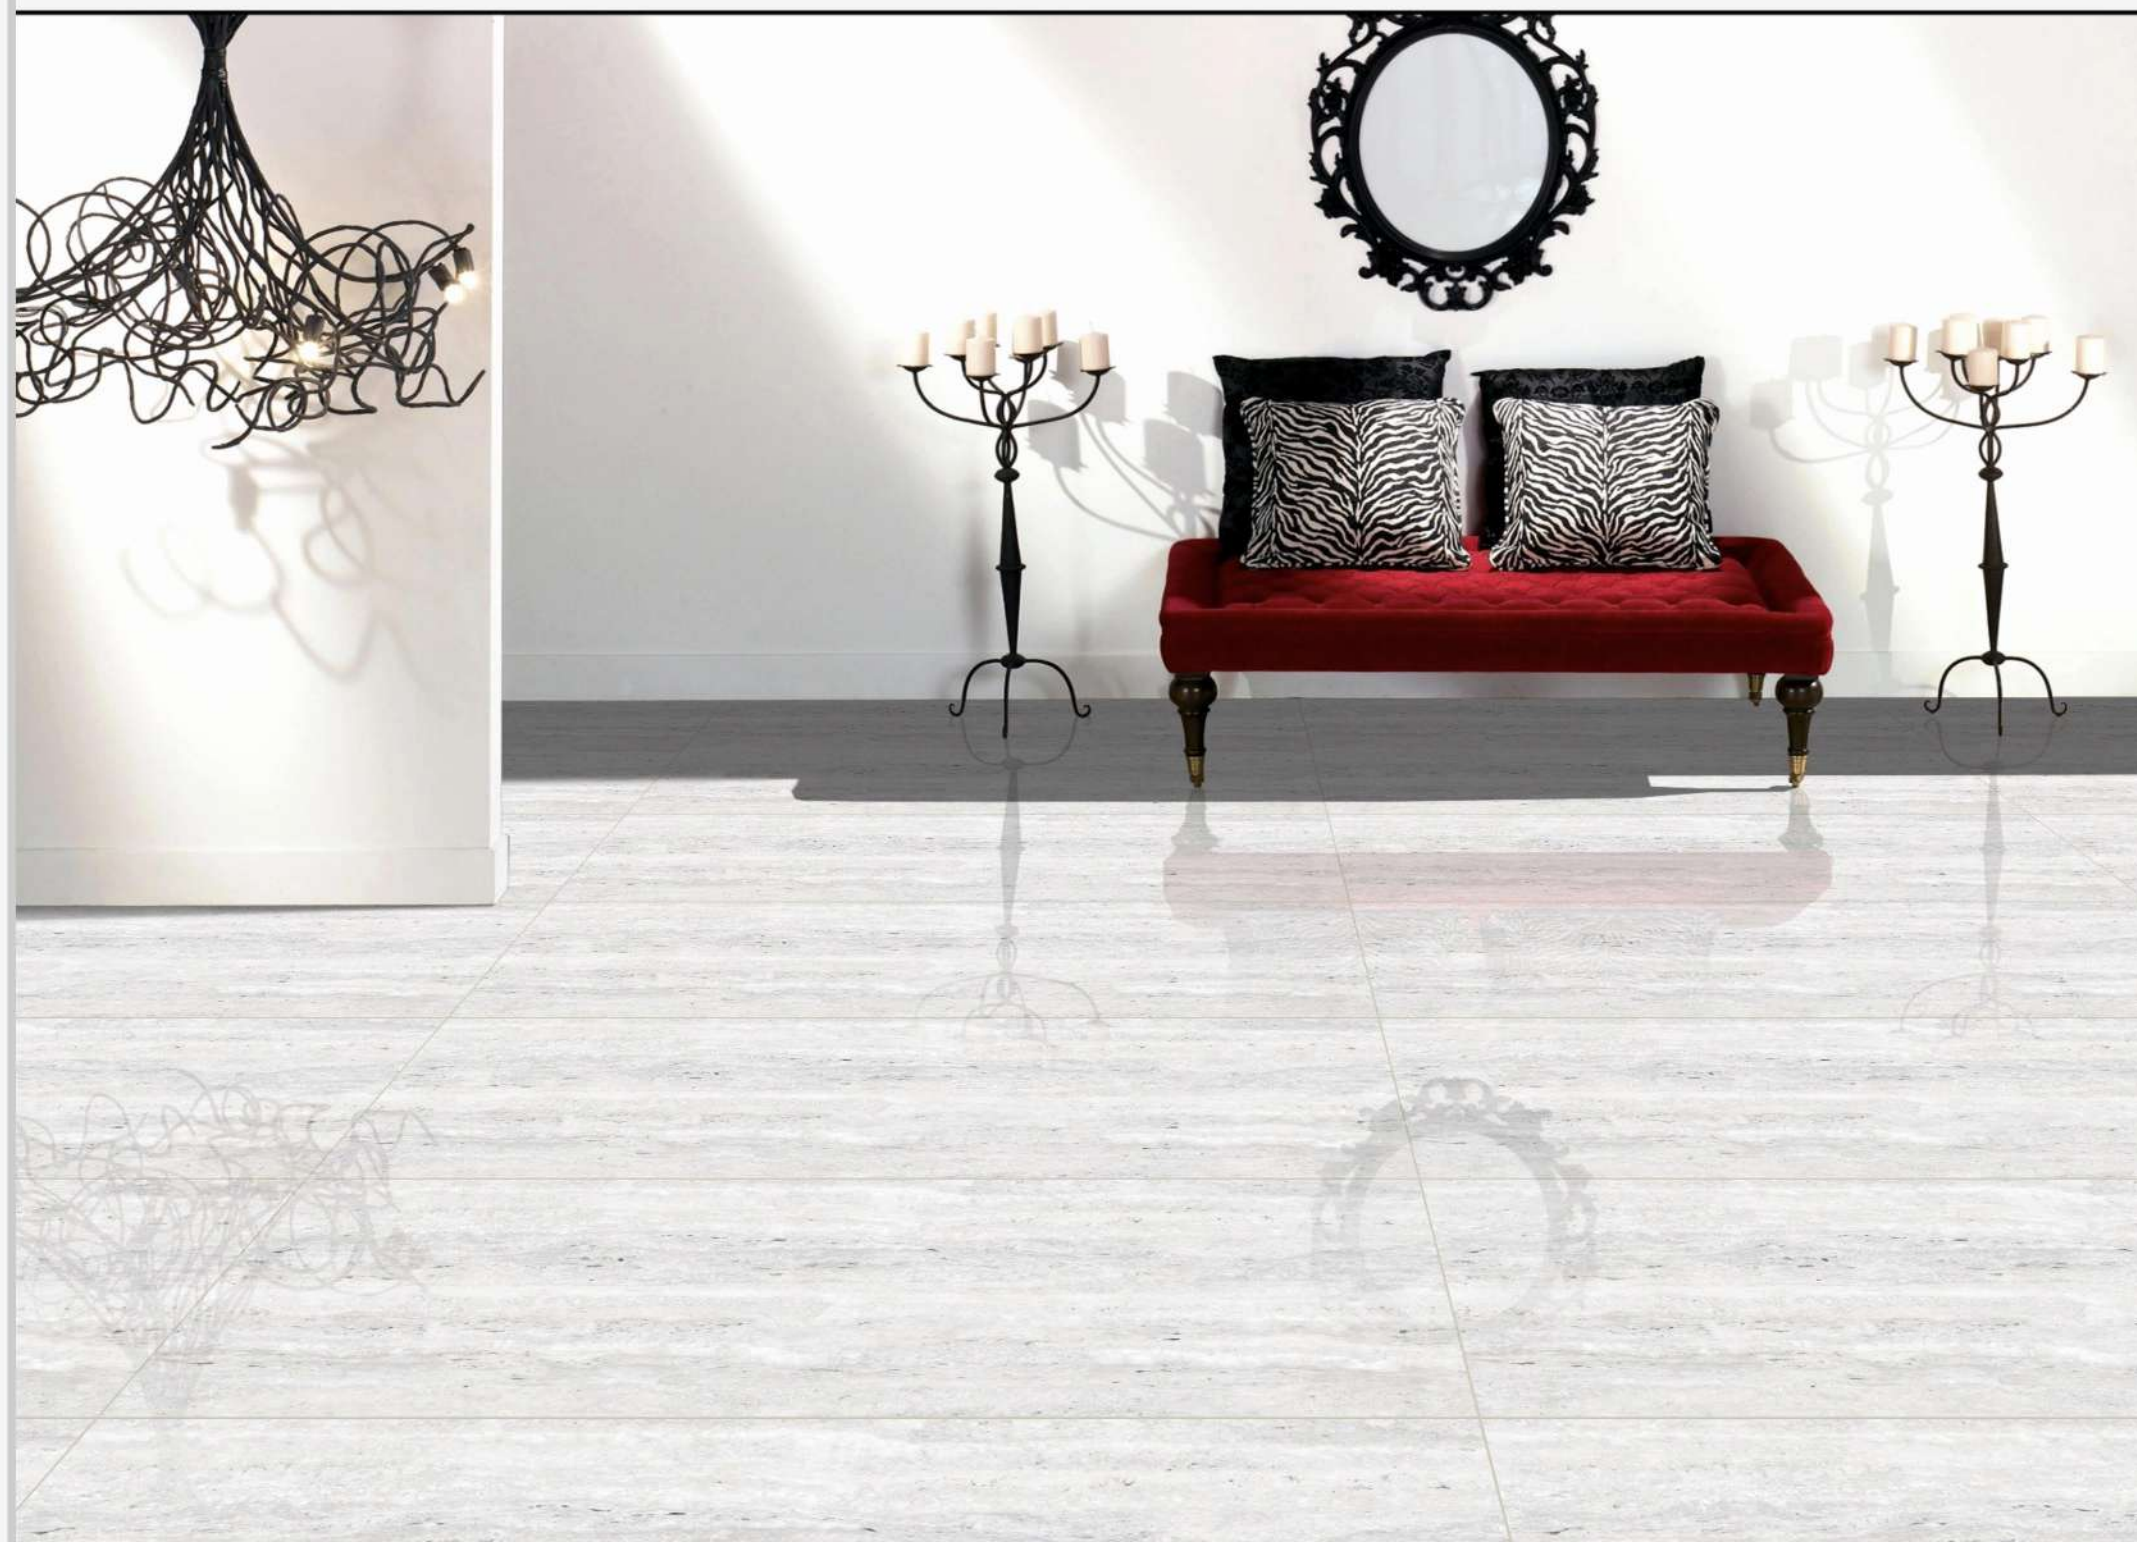

TRAVENTINO SILVER
600X1200 mm

GLOSSY FINISH

TRAVENTINO SILVER

GLOSSY FINISH

600X1200 mm

TRAVERTINO TUSK
600X1200 mm

GLOSSY FINISH

TRAVERTINO TUSK