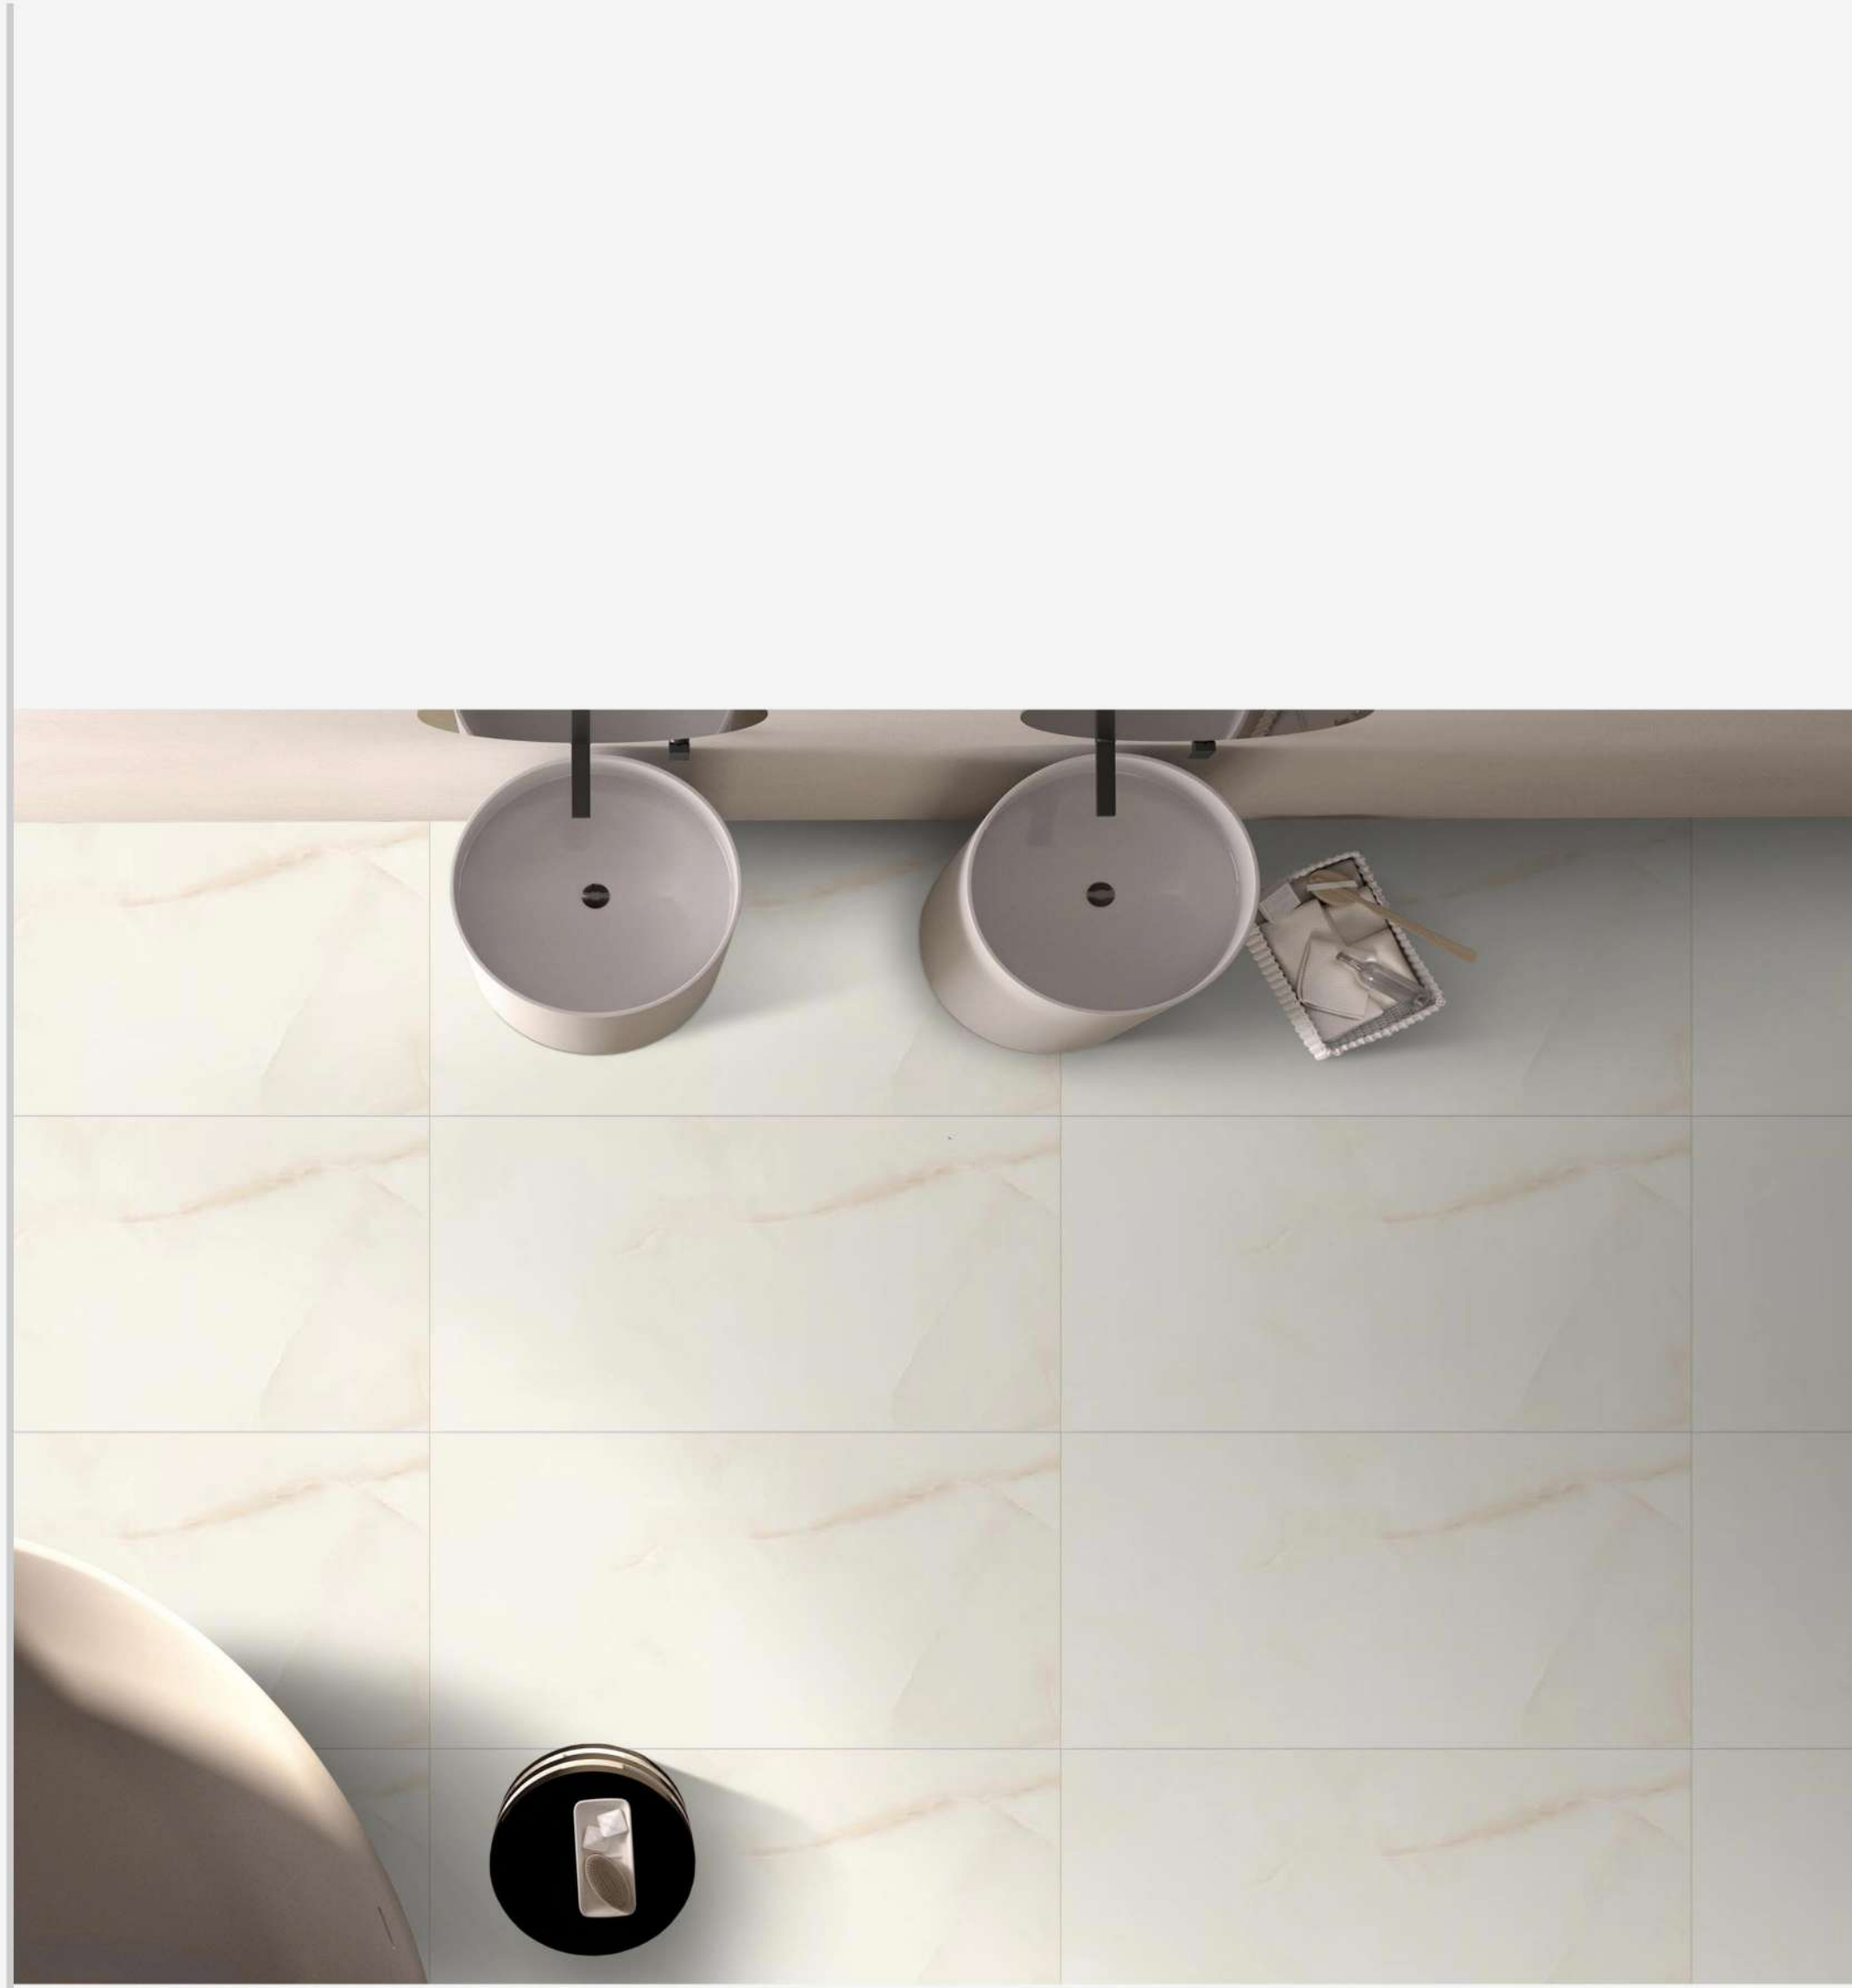

NEXA BIANCO

GLOSSY FINISH

600X1200 mm

GLOSSY FINISH

ONYX HONEY
600X1200 mm

ONYX HONEY

GLOSSY FINISH

600X1200 mm

ORANGE STREAK
600X1200 mm

GLOSSY FINISH

ORANGE STREAK

GLOSSY FINISH

600X1200 mm

PARADISO SKY
600X1200 mm

GLOSSY FINISH

PARADISO SKY