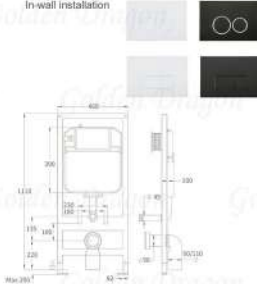

GD500G-M
Wall-hang basin
Size:540X445X370mm
Wall-hung installation

GD2302G4
Washdown one-piece toilet
Size:690X390X790mm
S-trap:250mm Roughing-in
UF Seat cover

GD3518G4
Pedestal basin
Size:420X420X810mm
Fixing to the wall

GD2020
Washdown two-piece toilet
Size: 700X380X740mm
S-trap: 250mm Roughing-in
P-trap: 180mm Roughing-in

GD2050
Washdown one-piece toilet
Size: 530X290X540mm
S-trap: 175mm Roughing-in

GD1109
Concealed water tank
Size:500X127X1071-1193mm
In-wall installation

GDMQ101
Concealed water tank
Size:485X100X1110mm
In-wall installation

GD3507-2
Pedestal basin
Size:330X310X890mm
Fixing to the wall

GD3511
Pedestal basin
Size:420X420X830mm
Fixing to the wall

GD3518
Pedestal basin
Size:420X420X810mm
Fixing to the wall

GD3514
Pedestal basin
Size:680X380X820mm
Fixing to the wall

Victoria
Washdown wall-hung toilet
Size:505X365X360mm
P-trap:180mm Roughing-in
Wall-hung installation

Diamond
Washdown wall-hung toilet
Size:520X360X290mm
P-trap:180mm Roughing-in
Wall-hung installation