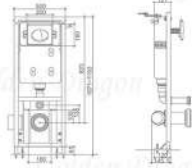

Victoria
Washdown wall-hung toilet
Size:505X365X360mm
P-trap:180mm Roughing-in
Wall-hung installation

Diamond
Washdown wall-hung toilet
Size:520X360X290mm
P-trap:180mm Roughing-in
Wall-hung installation

GDB8831-B
Washdown wall-hung toilet
Size:485X365X350mm
P-trap:180mm Roughing-in
Wall-hung installation

GD2364-B
Washdown wall-hung toilet
Size:520X360X350mm
P-trap:180mm Roughing-in
Wall-hung installation