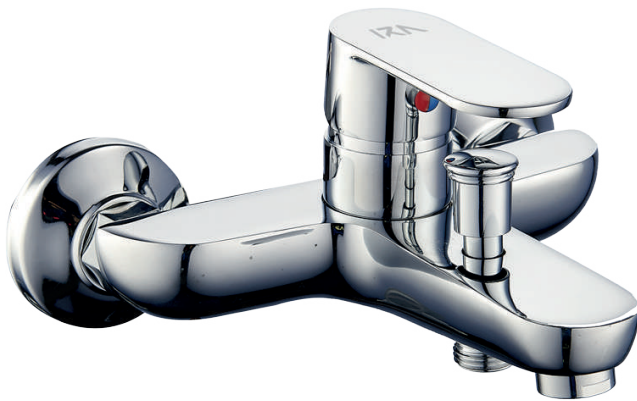

# ROMA SERIES

**CHROME**  
BASIN MIXER

**BASIN MIXER  
WITH POP-UP WASTE**

High Quality Chrome Finish  
High Quality Cartridge  
50mm Braided Hose with SS BP Nuts

ROMA-0101

Code : SF-WC-0101

**SHOWER MIXER  
WITH HANDSHOWER SET**

S.S CP Back Nut and S.S BP Insert  
With Eccentric and Rosste  
With Big Diameter Handshower  
With Movable Bracket  
With 150cm Chrome Shower Hose

ROMA-0102

Code : SF-WC-0102

# PEARL SERIES

**CHROME**  
SHOWER MIXER

PRODUCT  
BROCHURE

| FAUCET

**BASIN MIXER  
WITH POP-UP WASTE**

High Quality Chrome Finish  
High Quality Cartridge  
50mm Braided Hose with SS BP Nuts

PEARL-0301

Code : SF-WC-0301

**SHOWER MIXER  
WITH HANDSHOWER SET**

S.S CP back nut and S.S BP insert  
With eccentric and rosste  
With big diameter handshower  
With Movable bracket  
With 150cm Chrome shower hose

PEARL-0302

Code : SF-WC-0302