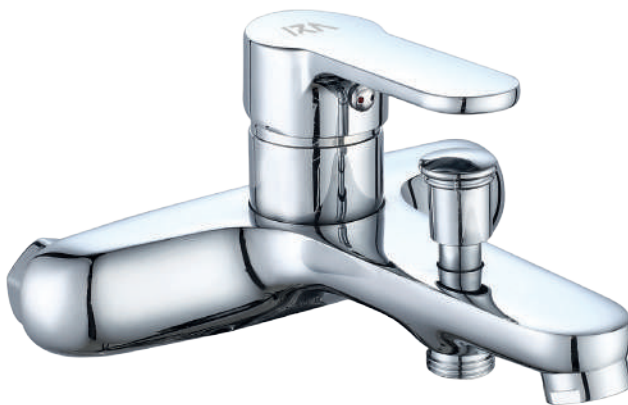

# ROMA SERIES

**CHROME**  
BASIN MIXER

**BASIN MIXER  
WITH POP-UP WASTE**

High Quality Chrome Finish  
High Quality Cartridge  
50mm Braided Hose with SS BP Nuts

ROMA-0101

Code : SF-WC-0101

**SHOWER MIXER  
WITH HANDSHOWER SET**

S.S CP Back Nut and S.S BP Insert  
With Eccentric and Rosste  
With Big Diameter Handshower  
With Movable Bracket  
With 150cm Chrome Shower Hose

ROMA-0102

Code : SF-WC-0102

# PEARL SERIES

**CHROME**  
SHOWER MIXER

PRODUCT  
BROCHURE

| FAUCET

**BASIN MIXER  
WITH POP-UP WASTE**

High Quality Chrome Finish  
High Quality Cartridge  
50mm Braided Hose with SS BP Nuts

PEARL-0301

Code : SF-WC-0301

**SHOWER MIXER  
WITH HANDSHOWER SET**

S.S CP back nut and S.S BP insert  
With eccentric and rosste  
With big diameter handshower  
With Movable bracket  
With 150cm Chrome shower hose

PEARL-0302

Code : SF-WC-0302