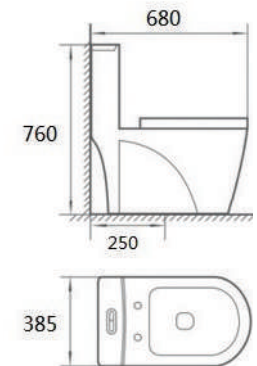

redot[®]
Luxe Bathware

Single Piece Toilet

“Bring wellness, style & panche into your washroom with the stunning sanitaryware designs with **Redot**”

COMFORT

Washdown One-Piece Toilet
S-trap : 250 Roughing in
Size : 710x365x800mm
with Soft Close P.P Seat Cover

German Technology 

ENZO

Washdown One-Piece Toilet
S-trap : 250 mm Roughing in
with Soft Close P.P Seat Cover

CLASO

Washdown Two-Piece Toilet
S-trap : 250 Roughing in
Size : 700x380x740mm
with Soft Close P.P Seat Cover

German Technology 

NEO

Washdown Two-Piece Toilet
S-trap : 250/300mm Roughing in
Size : 720x370x750mm
with Soft Close P.P Seat Cover

Wall-hung Toilet

“Bring wellness, style & panche into your washroom with the stunning sanitary-ware designs be **Redot**”

SPANIA

Washdown One Piece Toilet
S-trap: 250 mm
Size : 700x380x670mm
with Soft Close P.P Seat Cover

OVO

Wall-Hung Toilet
Size : 490x360x360mm
with Soft Close P.P Seat Cover
P Trap - 180mm

Rimless

ESCO

Wall-Hung Toilet
Size : 515x360x360mm
with Soft Close P.P Seat Cover
P Trap - 180mm