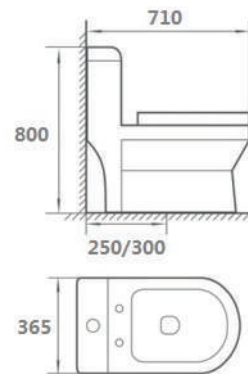

redot[®]
Luxe Bathware

Single Piece Toilet

“Bring wellness, style & panche into your washroom with the stunning sanitaryware designs with **Redot**”

COMFORT

Washdown One-Piece Toilet
S-trap : 250 Roughing in
Size : 710x365x800mm
with Soft Close P.P Seat Cover

German Technology 

ENZO

Washdown One-Piece Toilet
S-trap : 250 mm Roughing in
with Soft Close P.P Seat Cover

CLASO

Washdown Two-Piece Toilet
S-trap : 250 Roughing in
Size : 700x380x740mm
with Soft Close P.P Seat Cover

German Technology 

NEO

Washdown Two-Piece Toilet
S-trap : 250/300mm Roughing in
Size : 720x370x750mm
with Soft Close P.P Seat Cover

Wall-hung Toilet

“Bring wellness, style & panche into your washroom with the stunning sanitary-ware designs be **Redot**”

SPANIA

Washdown One Piece Toilet
S-trap: 250 mm
Size : 700x380x670mm
with Soft Close P.P Seat Cover

OVO

Wall-Hung Toilet
Size : 490x360x360mm
with Soft Close P.P Seat Cover
P Trap - 180mm

Rimless

ESCO

Wall-Hung Toilet
Size : 515x360x360mm
with Soft Close P.P Seat Cover
P Trap - 180mm