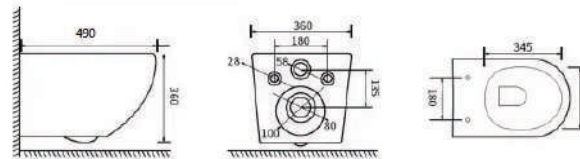

German Technology 

NEO

Washdown Two-Piece Toilet
S-trap : 250/300mm Roughing in
Size : 720x370x750mm
with Soft Close P.P Seat Cover

Wall-hung Toilet

“Bring wellness, style & panche into your washroom with the stunning sanitary-ware designs be **Redot**”

SPANIA

Washdown One Piece Toilet
S-trap: 250 mm
Size : 700x380x670mm
with Soft Close P.P Seat Cover

OVO

Wall-Hung Toilet
Size : 490x360x360mm
with Soft Close P.P Seat Cover
P Trap - 180mm

Rimless

ESCO

Wall-Hung Toilet
Size : 515x360x360mm
with Soft Close P.P Seat Cover
P Trap - 180mm

Rimless

With the aim of enhancing the look of your bathroom whilst ensuring top notch quality, **Redot** present to you one of the most versatile ranges of sanitary wares.

Pedestal Basins

CURV

Basin with Pedestal
Size : 630x510x810mm

ELLIE

Table top Basins

MONO

Size: 500x425x155mm
Counter Mounted

REXO WHITE

Size: 600x340x110mm
Counter Mounted Basin

REXO OLIVE

Size: 600x340x110mm
Counter Mounted Basin
Matte Green