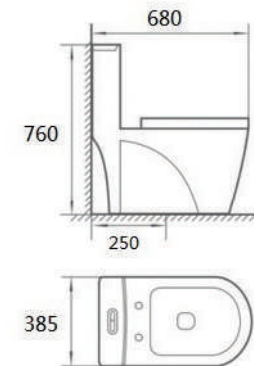

German Technology 

ENZO

Washdown One-Piece Toilet
S-trap : 250 mm Roughing in
with Soft Close P.P Seat Cover

CLASO

Washdown Two-Piece Toilet
S-trap : 250 Roughing in
Size : 700x380x740mm
with Soft Close P.P Seat Cover

German Technology 

NEO

Washdown Two-Piece Toilet
S-trap : 250/300mm Roughing in
Size : 720x370x750mm
with Soft Close P.P Seat Cover

Wall-hung Toilet

“Bring wellness, style & panche into your washroom with the stunning sanitary-ware designs be **Redot**”

SPANIA

Washdown One Piece Toilet
S-trap: 250 mm
Size : 700x380x670mm
with Soft Close P.P Seat Cover

OVO

Wall-Hung Toilet
Size : 490x360x360mm
with Soft Close P.P Seat Cover
P Trap - 180mm

Rimless

ESCO

Wall-Hung Toilet
Size : 515x360x360mm
with Soft Close P.P Seat Cover
P Trap - 180mm

ELLIE

Table top Basins

MONO

Size: 500x425x155mm
Counter Mounted

REXO WHITE

Size: 600x340x110mm
Counter Mounted Basin

REXO OLIVE

Size: 600x340x110mm
Counter Mounted Basin
Matte Green