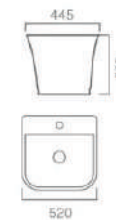

SPANIA

Washdown One Piece Toilet
S-trap: 250 mm
Size : 700x380x670mm
with Soft Close P.P Seat Cover

OVO

Wall-Hung Toilet
Size : 490x360x360mm
with Soft Close P.P Seat Cover
P Trap - 180mm

Rimless

ESCO

Wall-Hung Toilet
Size : 515x360x360mm
with Soft Close P.P Seat Cover
P Trap - 180mm

SWIS

Basin with Pedestal
Size : 615x460x850mm

Wall-hung Basins

German Technology 

CUBE

Wall-Hung Basin
Size : 520x445x365mm

RODI

Wall-Hung Basin
Size : 510x490x380mm

REVO

Wall-Hung Basin
Size : 560x430x500mm

PL-7402

Wall-Hung Basin
Size : 480x440x350mm
Fixing to wall with back

German Technology 

Counter Mounted Basins

VERO

Table top Basins

ELLIE

Table top Basins

MONO

Size: 500x425x155mm
Counter Mounted

REXO WHITE

Size: 600x340x110mm
Counter Mounted Basin

REXO OLIVE

Size: 600x340x110mm
Counter Mounted Basin
Matte Green