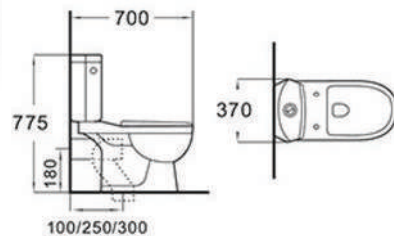

redot[®]
Luxe Bathware

Single Piece Toilet

“Bring wellness, style & panche into your washroom with the stunning sanitaryware designs with **Redot**”

COMFORT

Washdown One-Piece Toilet
S-trap : 250 Roughing in
Size : 710x365x800mm
with Soft Close P.P Seat Cover

German Technology 

ENZO

Washdown One-Piece Toilet
S-trap : 250 mm Roughing in
with Soft Close P.P Seat Cover

CLASO

Washdown Two-Piece Toilet
S-trap : 250 Roughing in
Size : 700x380x740mm
with Soft Close P.P Seat Cover

German Technology 

NEO

Washdown Two-Piece Toilet
S-trap : 250/300mm Roughing in
Size : 720x370x750mm
with Soft Close P.P Seat Cover

Wall-hung Toilet

“Bring wellness, style & panche into your washroom with the stunning sanitary-ware designs be **Redot**”

ELLIE

Table top Basins

MONO

Size: 500x425x155mm
Counter Mounted

REXO WHITE

Size: 600x340x110mm
Counter Mounted Basin

REXO OLIVE

Size: 600x340x110mm
Counter Mounted Basin
Matte Green