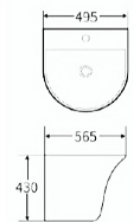

SPANIA

Washdown One Piece Toilet
S-trap: 250 mm
Size : 700x380x670mm
with Soft Close P.P Seat Cover

OVO

Wall-Hung Toilet
Size : 490x360x360mm
with Soft Close P.P Seat Cover
P Trap - 180mm

Rimless

ESCO

Wall-Hung Toilet
Size : 515x360x360mm
with Soft Close P.P Seat Cover
P Trap - 180mm

SWIS

Basin with Pedestal
Size : 615x460x850mm

Wall-hung Basins

German Technology 

CUBE

Wall-Hung Basin
Size : 520x445x365mm

RODI

Wall-Hung Basin
Size : 510x490x380mm

REVO

Wall-Hung Basin
Size : 560x430x500mm

PL-7402

Wall-Hung Basin
Size : 480x440x350mm
Fixing to wall with back

German Technology 

Counter Mounted Basins

VERO

Table top Basins

ELLIE

Table top Basins

MONO

Size: 500x425x155mm
Counter Mounted

REXO WHITE

Size: 600x340x110mm
Counter Mounted Basin

REXO OLIVE

Size: 600x340x110mm
Counter Mounted Basin
Matte Green