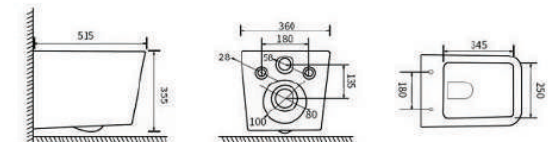

German Technology 

NEO

Washdown Two-Piece Toilet
S-trap : 250/300mm Roughing in
Size : 720x370x750mm
with Soft Close P.P Seat Cover

Wall-hung Toilet

“Bring wellness, style & panche into your washroom with the stunning sanitary-ware designs be **Redot**”

SPANIA

Washdown One Piece Toilet
S-trap: 250 mm
Size : 700x380x670mm
with Soft Close P.P Seat Cover

OVO

Wall-Hung Toilet
Size : 490x360x360mm
with Soft Close P.P Seat Cover
P Trap - 180mm

Rimless

ESCO

Wall-Hung Toilet
Size : 515x360x360mm
with Soft Close P.P Seat Cover
P Trap - 180mm

Rimless

With the aim of enhancing the look of your bathroom whilst ensuring top notch quality, **Redot** present to you one of the most versatile ranges of sanitary wares.

Pedestal Basins

CURV

Basin with Pedestal
Size : 630x510x810mm

SWIS

Basin with Pedestal
Size : 615x460x850mm

Wall-hung Basins

German Technology 

CUBE

Wall-Hung Basin
Size : 520x445x365mm

RODI

Wall-Hung Basin
Size : 510x490x380mm