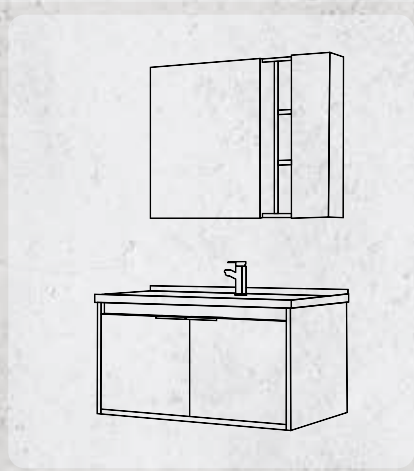

ROMAN

Bathroom Cabinet

New Collection

Made in UAE

ROMAN -ITALIAN ORIGINAL MARBLE COUNTER SERIES

Model: BC5035-140 (Full Set)

Main Part Size: W1400xD500xH(250+150)mm

Main Cabinet: BC5035-140
Size: W1390*D495*H250mm

Basin: YWM14050
Size: W1400*D500*H150mm(Double)

Mirror: LS6014-12070
Size: W1200*H700mm

**Note: Marble of Italian origin,
the pictures are for reference only.**

Model: BC5036-120 (Full Set)

Main Part Size: W1200xD500xH(250+150)mm