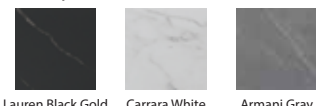

Model: BC5021-100 (Full Set)

Main Part Size: W1000xD500xH(400+150)mm

Main Cabinet: BC5021-100
Size: W990xD495xH400mm

Basin: YB10050
Size: W1000xD500xH150mm(Single)

Mirror: LR6002-80
Size: D800mm Round

Optional colors for counter

Lauren Black Gold Carrara White Armani Gray

Optional colors for cabinet