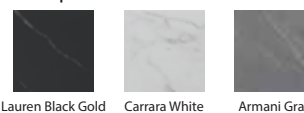

Optional colors for counter