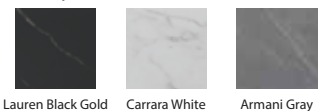

Main Cabinet: BC5032-120
Size: W1190*D495*H400mm

Basin: YW12050
Size: W1200*D500*H150mm(Double)

Mirror: LS6013-10070
Size: W1000*H700mm

Optional colors for counter

Lauren Black Gold Carrara White Armani Gray