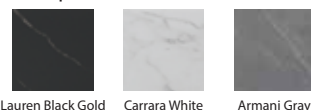

Optional colors for counter

Lauren Black Gold Carrara White Armani Gray