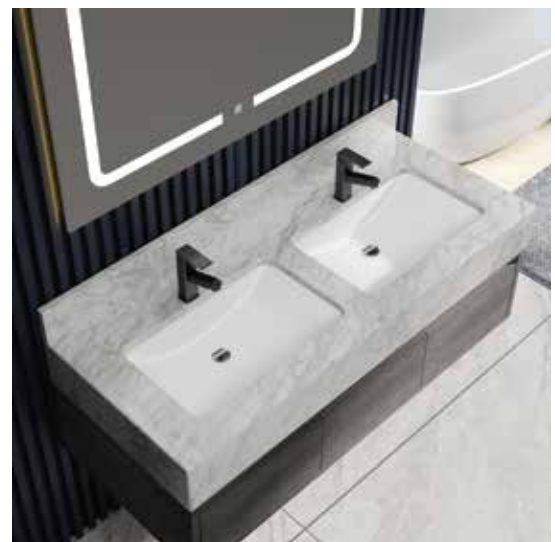

Basin: YWM14050
Size: W1400*D500*H150mm(Double)

Mirror: LS6014-12070
Size: W1200*H700mm

**Note: Marble of Italian origin,
the pictures are for reference only.**

Model: BC5036-120 (Full Set)

Main Part Size: W1200xD500xH(250+150)mm