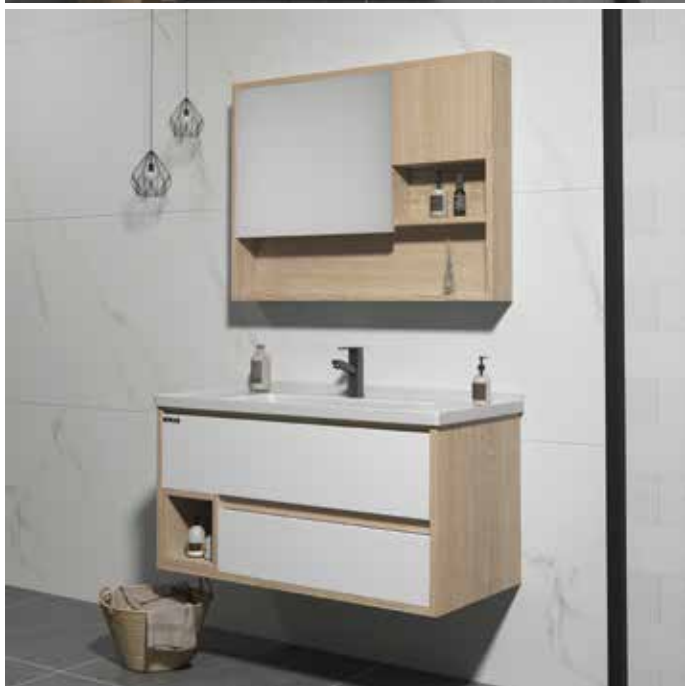

Basin: B7001 - 10148
Size: W1010xD480xH200mm

Mirror Cabinet: MC2002-100 (S032)
Size: W950xD120xH670mm

ROMAN - CERAMIC BASIN COUNTER SERIES

Model: BC5002-60 (Full Set)

Main Part Size: W610xD500xH(480+60)mm

Main Cabinet: BC5002 - 60
Size: W570xD460xH480mm

Basin: B7001 - 6148
Size: W610xD480xH200mm

Mirror Cabinet: MC2001-60 (S512)
Size: W550xD120xH700mm

Model: BC5002-80 (Full Set)

Main Part Size: W810xD500xH(480+60)mm

Main Cabinet: BC5002 - 80
Size: W770xD460xH480mm

Basin: B7001 - 8148
Size: W810xD480xH200mm

Mirror Cabinet: MC2001-80 (S512)
Size: W750xD120xH700mm

Model: BC5002-100 (Full Set)

Main Part Size: W1010xD500xH(480+60)mm