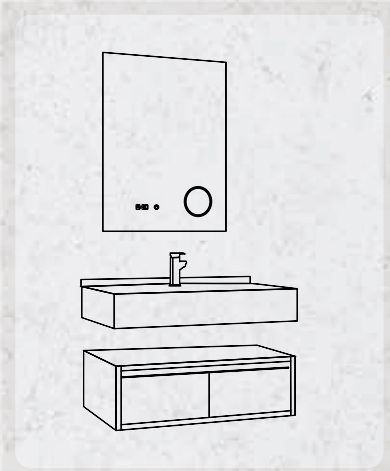

ROMAN

Bathroom Cabinet

New Collection

Made in UAE

ROMAN -ITALIAN ORIGINAL MARBLE COUNTER SERIES

Model: BC5035-140 (Full Set)

Main Part Size: W1400xD500xH(250+150)mm

Main Cabinet: BC5035-140
Size: W1390*D495*H250mm

Basin: YWM14050
Size: W1400*D500*H150mm(Double)

Mirror: LS6014-12070
Size: W1200*H700mm

**Note: Marble of Italian origin,
the pictures are for reference only.**

Model: BC5036-120 (Full Set)

Main Part Size: W1200xD500xH(250+150)mm