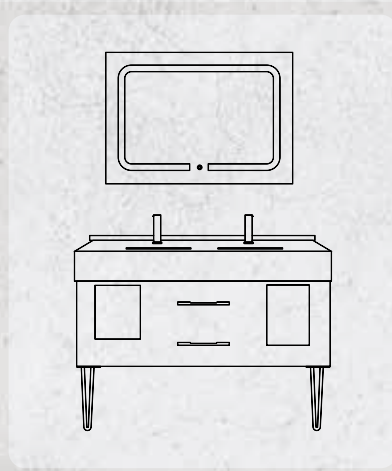

ROMAN

Bathroom Cabinet

New Collection

Made in UAE