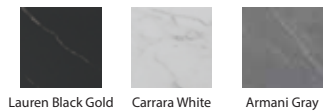

Lauren Black Gold Carrara White Armani Gray

Optional colors for cabinet